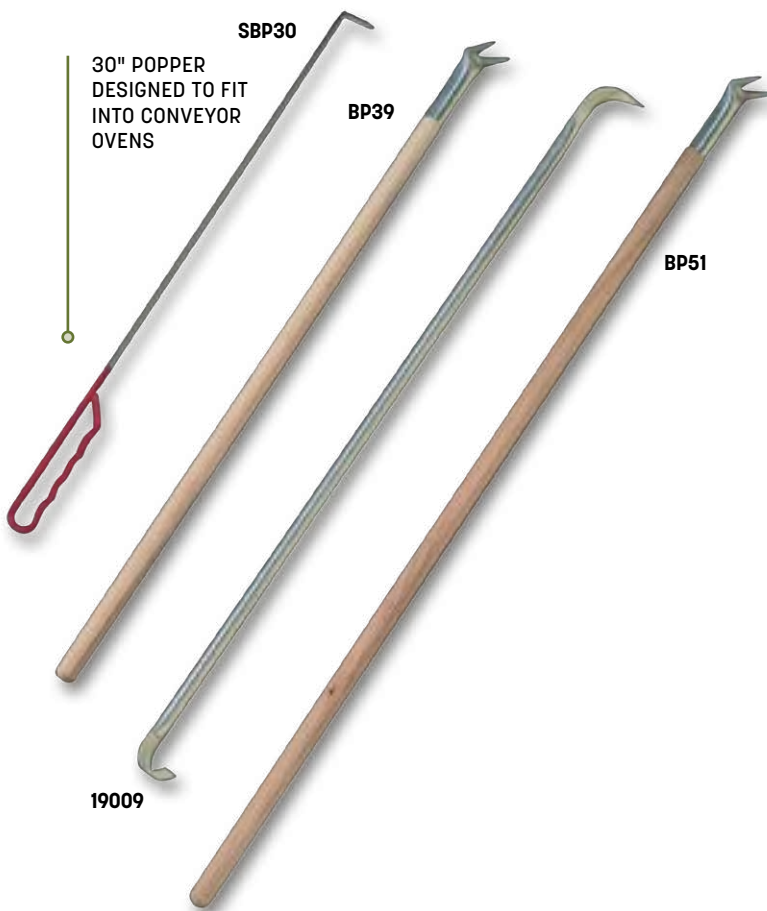

30" POPPER
DESIGNED TO FIT
INTO CONVEYOR
OVENS