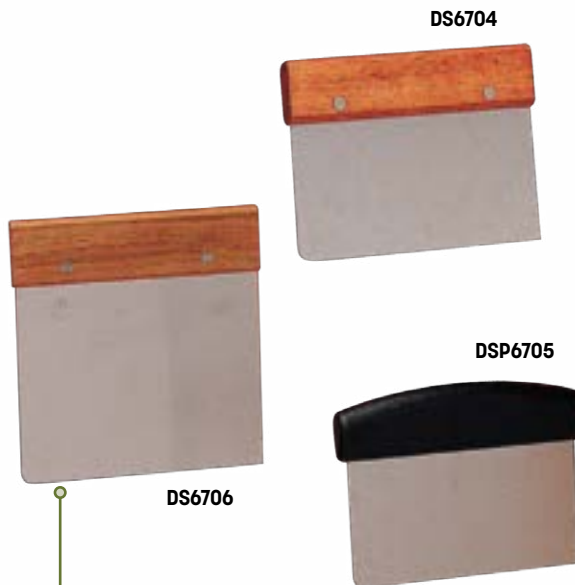

Dough Cutters and Scrapers

Rounded corners will not scratch or damage trays.

- DS6704** Wood-Handled
6" L x 4 3/8" H (15.2 x 11.1 cm)
- DS6706** Wood-Handled
6" L x 6" H (15.2 x 15.2 cm)
- DSP6705** Plastic-Handled
6 3/8" L x 4 1/2" H (16.2 x 11.4 cm)