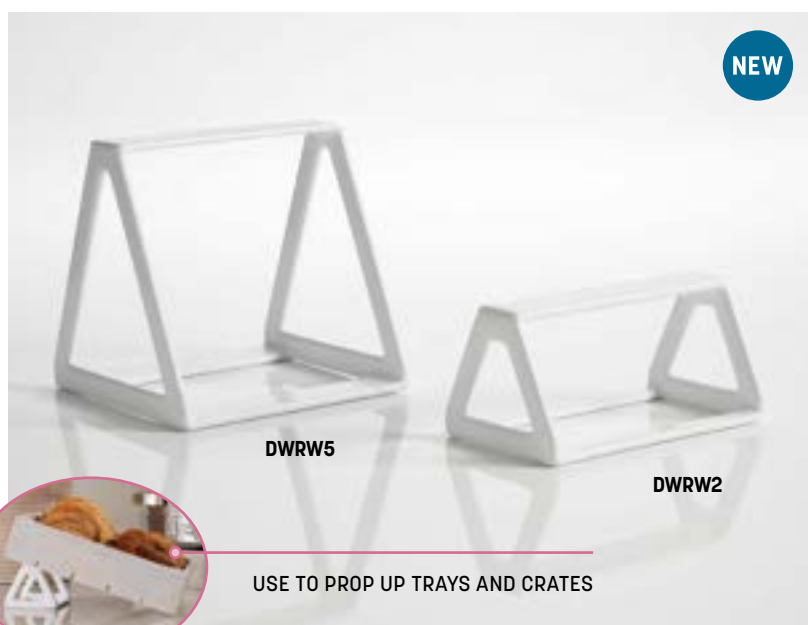

Rubberized Wedges

Level up your display—literally—with these handy rubberized wedges! The rubberized coating allows you to prop up crates and trays for full display. Available in different heights for different needs.

Black

DWRB2 5" L x 3" W x 2 ½" H
(12.7 x 7.6 x 6.4 cm)

DWRB5 5" L x 5" W x 5" H
(12.7 x 12.7 x 12.7 cm)

White

DWRW2 5" L x 3" W x 2 ½" H
(12.7 x 7.6 x 6.4 cm)

DWRW5 5" L x 5" W x 5" H
(12.7 x 12.7 x 12.7 cm)

Slip-Stop Sleeves

These silicone sleeves help prevent accidents and spills by ensuring sturdy service. Simply place them onto stands to keep trays and bowls in place without sliding. Features a flexible design that fits most stands and risers. **Sold in a pack of 2.**

2SSB Black
4" L x ¼" ID
(10.2 x 0.6 cm)

2SSC Clear
4" L x ¼" ID
(10.2 x 0.6 cm)