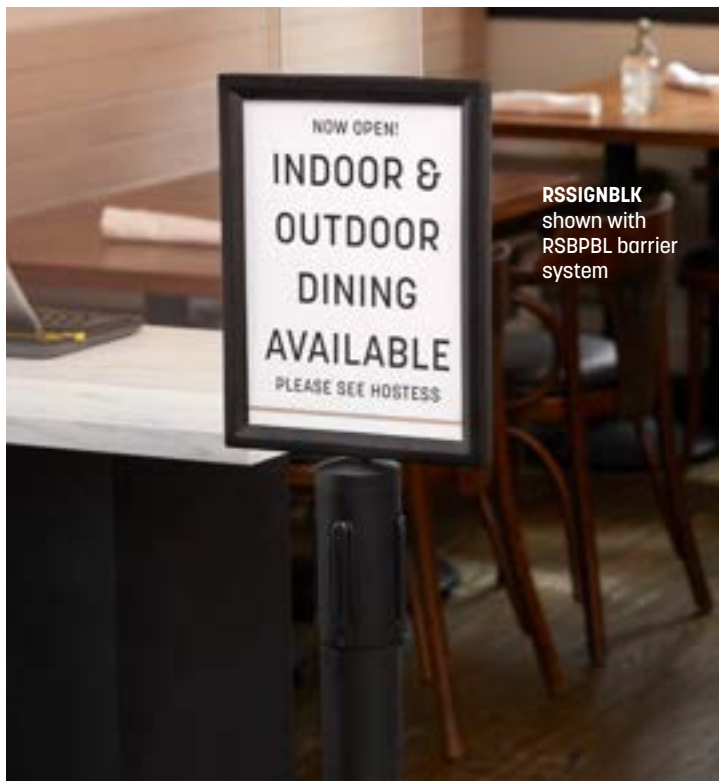

Black

RSSIGNBLK Vertical, Fits RSBPBL
8 ½" W x 11" H (21.6 x 27.9 cm)

RSSIGNBLK
shown with
RSBPBL barrier
system