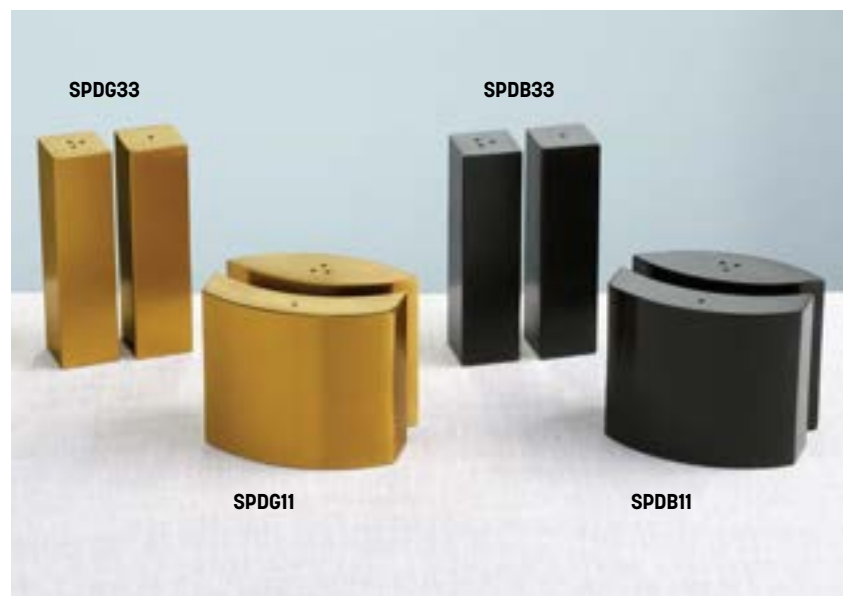

Modern Stainless Steel Salt & Pepper Shaker Sets

Choose from funky, whimsical styles in satin-finished stainless steel. Also available in dishwasher-safe black and gold options (color may vary slightly).

Silver

SPDX33 3 oz. (88.7 mL)
1" Sq. x 3 3/4" H (2.5 x 9.5 cm)

SPDX11 4 oz. (118.3 mL)
3 1/8" L x 2 5/8" H (7.9 x 6.7 cm)

Gold

SPDG33 3 oz. (88.7 mL)
1" Sq. x 3 3/4" H (2.5 x 9.5 cm)

SPDG11 4 oz. (118.3 mL)
3 1/8" L x 2 5/8" H (7.9 x 6.7 cm)

Black

SPDB33 3 oz. (88.7 mL)
1" Sq. x 3 3/4" H (2.5 x 9.5 cm)

SPDB11 4 oz. (118.3 mL)
3 1/8" L x 2 5/8" H (7.9 x 6.7 cm)

SPPLUGS Replacement Stoppers

Satin Finish Stainless Steel Salt & Pepper Shaker Set

A stainless steel set for the contemporary scene, these shakers deliver just the right amount of flash.

SPM4 3 oz. (88.7 mL)
1 3/4" Dia. x 4" H (4.4 x 10.2 cm)

Brushed Stainless Steel Salt & Pepper Shaker Sets HOT

Give your tabletops a contemporary upgrade with these brushed stainless steel shakers.

SP29 Round
1 oz. (29.6 mL) 3" H (7.6 cm)

SP4 Rectangular
2 oz. (59.1 mL) 2 1/2" H (6.4 cm)

SP35 Round
1 1/2 oz. (44.4 mL) 3 1/2" H (8.9 cm)

SP6 Round with Caddy
1 oz. (29.6 mL) 3 1/4" H (8.3 cm)