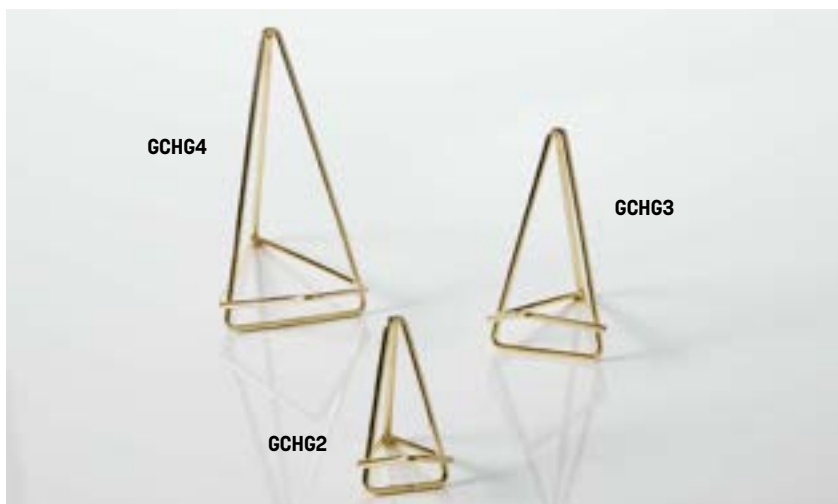

Geometric Card Holders

Display anything from menu cards to QR codes with these abstractly designed Geometric Card Holders. Available in popular colors and a variety of height options.

Silver

GCHS2 1 3/4" L x 1 1/8" W x 2" H
(4.4 x 2.9 x 5.1 cm)

GCHS3 2 5/8" L x 1 5/8" W x 3" H
(6.7 x 4.1 x 7.6 cm)

GCHS4 3 1/2" L x 2" W x 4" H
(8.9 x 5.1 x 10.2 cm)

Black

GCHB2 1 3/4" L x 1 1/8" W x 2" H
(4.4 x 2.9 x 5.1 cm)

GCHB3 2 5/8" L x 1 5/8" W x 3" H
(6.7 x 4.1 x 7.6 cm)

GCHB4 3 1/2" L x 2" W x 4" H
(8.9 x 5.1 x 10.2 cm)

Gold

GCHG2 1 3/4" L x 1 1/8" W x 2" H
(4.4 x 2.9 x 5.1 cm)

GCHG3 2 5/8" L x 1 5/8" W x 3" H
(6.7 x 4.1 x 7.6 cm)

GCHG4 3 1/2" L x 2" W x 4" H
(8.9 x 5.1 x 10.2 cm)