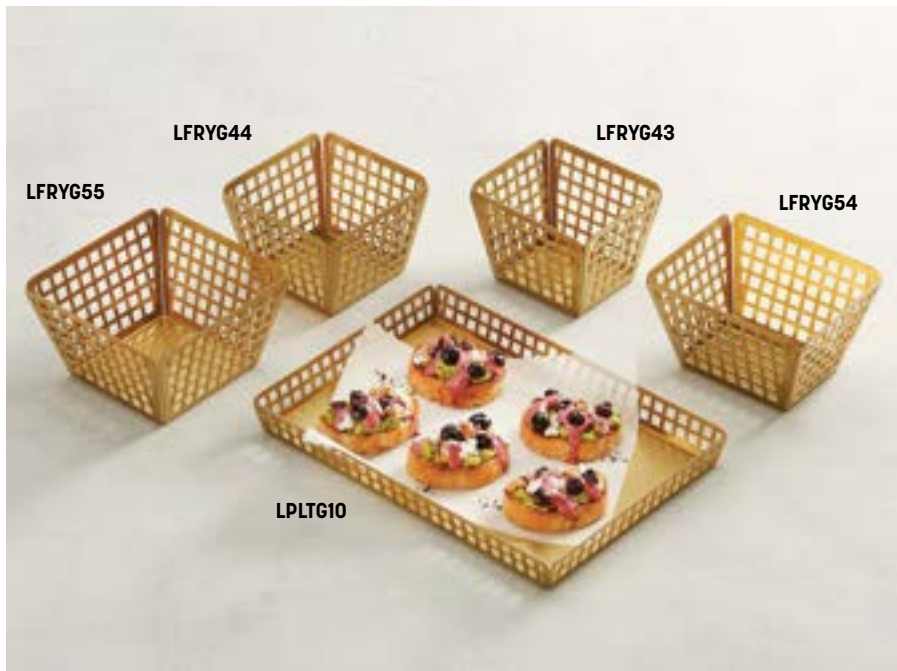

MFRYBSKT Rectangular
5" L x 4" W x 3" H
with 3 3/4" Handle
(12.7 x 10.2 x 7.6, 9.5 cm)

Stainless Steel Mini Snack Baskets

Our popular fry baskets are now available without handles.

FBSR43 Rectangular
4 1/8" L x 3 3/8" W x 3" H
(10.5 x 8.6 x 7.6 cm)

FBSS44 Square
4" Sq. x 3" H
(10.2 x 7.6 cm)

NESTABLE DESIGN
SAVES ON SPACE IN
THE BACK OF THE HOUSE

Laser Cut Fry Baskets

Sleek, stylish and contemporary, these baskets offer a modern twist on the traditional fry basket. Each item is expertly crafted and laser cut from stainless steel to provide a precise design with every piece. Dishwasher-safe finish available in silver and gold (color may vary slightly).