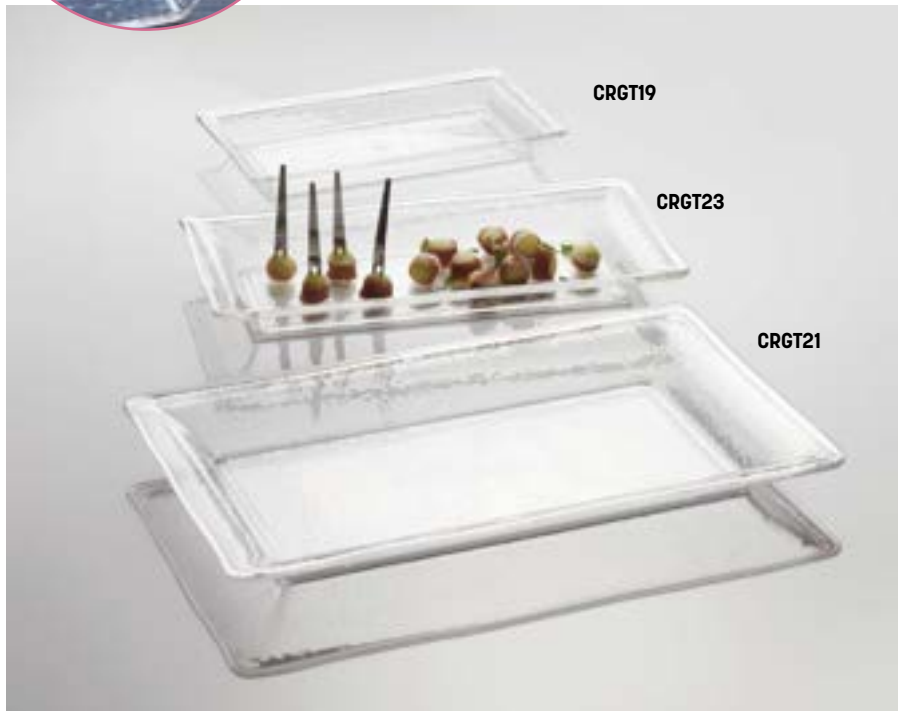

THE RAIN COLLECTION

From organic edges to natural rain-splashed designs, every detail of these plastic platters and bowls is crafted with intent. And because it's lightweight to boot, the Rain Collection is as practical as it is beautiful.

Square Rain Bowls

- **CRGSQ53** 23 oz. (680.2 mL)
  5" Sq. x 2 7/8" H (12.7 x 7.3 cm)
- **CRGSQ73** 58 oz. (1.7 L)
  7" Sq. x 3 1/4" H (17.8 x 8.3 cm)
- **CRGSQ94** 125 oz. (3.7 L)
  9 1/2" Sq. x 4" H (24.1 x 10.2 cm)
- **CRGSQ117** 228 oz. (6.7 L)
  12" Sq. x 4 1/2" H (30.5 x 11.4 cm)

Rectangular Rain Platters

- **CRGT19** 14" L x 7 1/2" W x 1 1/2" H
  (35.6 x 19.1 x 3.8 cm)
- **CRGT23** 18 1/4" L x 9 1/4" W x 2" H
  (46.4 x 23.5 x 5.1 cm)
- **CRGT21** 21" L x 13" W x 2" H
  (53.3 x 33 x 5.1 cm)