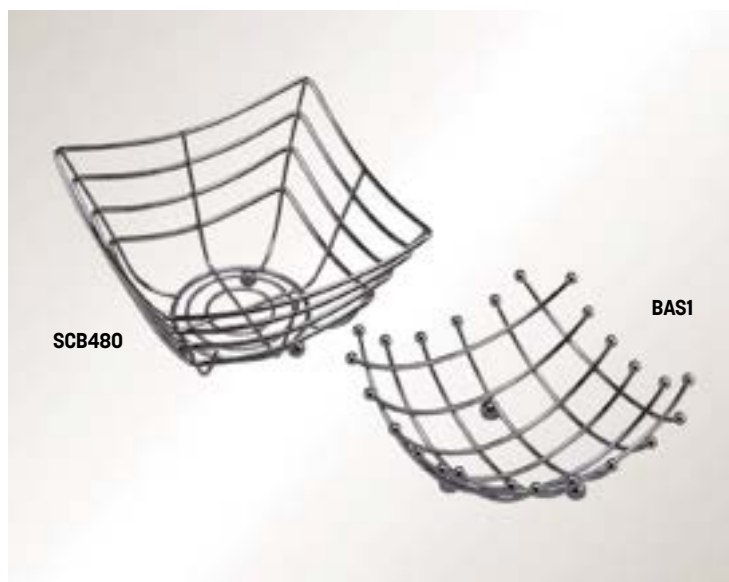

Space/Time Continuum Chrome Baskets

Retro-futurism is timeless, and these chic baskets are proof.

SCB480 Square Web
8" Sq. x 4 1/2" H
(20.3 x 11.4 cm)

BAS1 Checker
8" Sq. x 4" H
(20.3 x 10.2 cm)

Round Wire Baskets

Available in chrome or black wire.

BWB750 Black
7" Dia. x 5" H
(17.8 x 12.7 cm)

WBC705 Chrome
7" Dia. x 5" H
(17.8 x 12.7 cm)