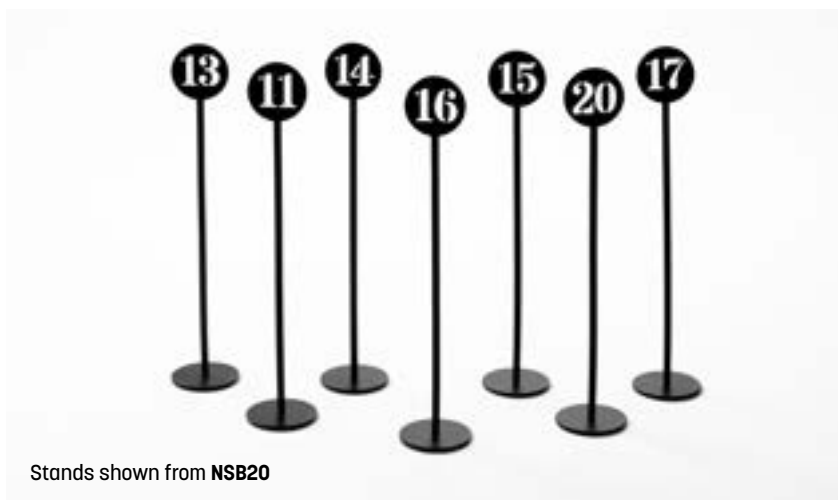

Black Laser Cut Number Stands

The stamped-out numbers in these stands deliver more pizzazz than your average table-markers. 2" Dia. x 10" H (5.1 x 25.4 cm)

- **NSB10** Nos. 1-10 (not shown)
- **NSB20** Nos. 11-20
- **NSB30** Nos. 21-30 (not shown)
- **NSB40** Nos. 31-40 (not shown)
- **NSB50** Nos. 41-50 (not shown)

Swirl Base Number Stands

Chrome

- **NSC1** 2" Dia. x 1 1/2" H
  (5.1 x 3.8 cm)
- **NSC4** 2 1/2" Dia. x 4" H
  (6.4 x 10.2 cm)
- **NSC6** 2 1/2" Dia. x 6" H
  (6.4 x 15.2 cm)
- **NSC8** 3" Dia. x 8" H
  (7.6 x 20.3 cm)
- **NSC12** 4" Dia. x 12" H
  (10.2 x 30.5 cm)

Black

- **NSB1** 2" Dia. x 1 1/2" H
  (5.1 x 3.8 cm)
- **NSB4** 2 1/2" Dia. x 4" H
  (6.4 x 10.2 cm)
- **NSB6** 2 1/2" Dia. x 6" H
  (6.4 x 15.2 cm)
- **NSB8** 3" Dia. x 8" H
  (7.6 x 20.3 cm)
- **NSB12** 4" Dia. x 12" H
  (10.2 x 30.5 cm)

Stands shown from NSB20