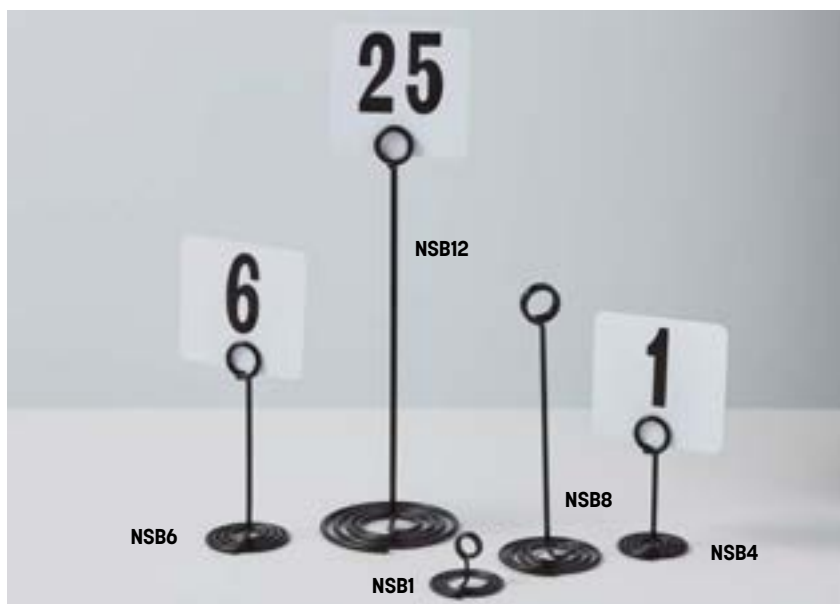

Black Laser Cut Number Stands

The stamped-out numbers in these stands deliver more pizzazz than your average table-markers. 2" Dia. x 10" H (5.1 x 25.4 cm)

- **NSB10** Nos. 1-10 (not shown)
- **NSB20** Nos. 11-20
- **NSB30** Nos. 21-30 (not shown)
- **NSB40** Nos. 31-40 (not shown)
- **NSB50** Nos. 41-50 (not shown)

Swirl Base Number Stands

Chrome

- **NSC1** 2" Dia. x 1 1/2" H
  (5.1 x 3.8 cm)
- **NSC4** 2 1/2" Dia. x 4" H
  (6.4 x 10.2 cm)
- **NSC6** 2 1/2" Dia. x 6" H
  (6.4 x 15.2 cm)
- **NSC8** 3" Dia. x 8" H
  (7.6 x 20.3 cm)
- **NSC12** 4" Dia. x 12" H
  (10.2 x 30.5 cm)

Black

- **NSB1** 2" Dia. x 1 1/2" H
  (5.1 x 3.8 cm)
- **NSB4** 2 1/2" Dia. x 4" H
  (6.4 x 10.2 cm)
- **NSB6** 2 1/2" Dia. x 6" H
  (6.4 x 15.2 cm)
- **NSB8** 3" Dia. x 8" H
  (7.6 x 20.3 cm)
- **NSB12** 4" Dia. x 12" H
  (10.2 x 30.5 cm)