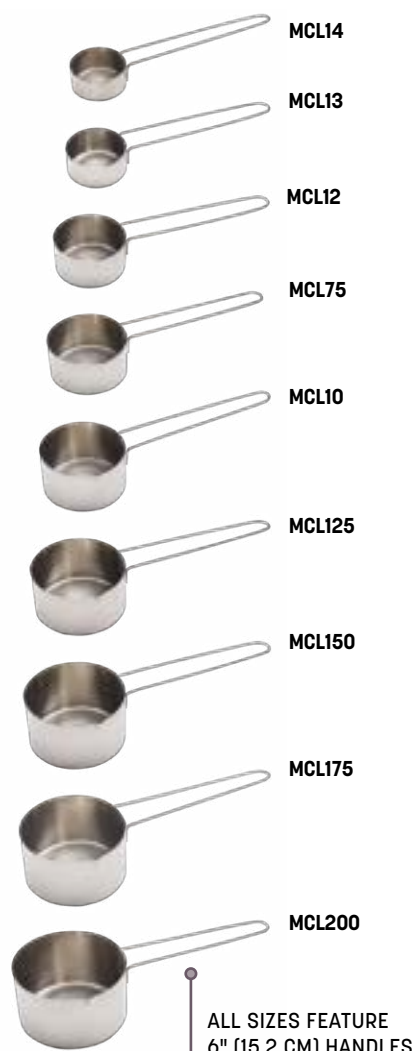

Measuring Cups

Proper measuring is one of the most important keys to successful cooking and baking. Let our collection of measuring cups help you with that! Multiple capacities and different handle lengths allow for more comfortable and controlled scooping.

Long Wire-Handled

MCL14	¼-Cup (59.1 mL) 8 ⅛" L (20.6 cm) with Handle
MCL13	⅓-Cup (78.9 mL) 8 ½" L (21.6 cm) with Handle
MCL12	½-Cup (118.3 mL) 8 ⅞" L (22.5 cm) with Handle
MCL75	¾-Cup (177.4 mL) 9 ¼" L (23.5 cm) with Handle
MCL10	1 Cup (236.6 mL) 9 ⅞" L (23.2 cm) with Handle
MCL125	1 ¼-Cup (295.7 mL) 9 ¾" L (24.8 cm) with Handle
MCL150	1 ½-Cup (354.9 mL) 9 ⅝" L (24.4 cm) with Handle
MCL175	1 ¾-Cup (414 mL) 10" L (25.4 cm) with Handle
MCL200	2 Cup (473.2 mL) 10 ¼" L (26 cm) with Handle

Short Wire-Handled

MCW4	Set of 4 ¼-Cup (59.1 mL), ⅓-Cup (78.9 mL), ½-Cup (118.3 mL) and 1 Cup (236.6 mL)
MCW14	¼-Cup (59.1 mL) 5 ⅜" L (13.7 cm) with Handle
MCW13	⅓-Cup (78.9 mL) 5 ⅝" L (14.3 cm) with Handle
MCW12	½-Cup (118.3 mL) 5 ⅞" L (14.9 cm) with Handle
MCW75	¾-Cup (177.4 mL) 6 ⅛" L (15.6 cm) with Handle
MCW10	1 Cup (236.6 mL) 6 ½" L (16.5 cm) with Handle
MCW125	1 ¼-Cup (295.7 mL) 7 ¼" L (18.4 cm) with Handle
MCW150	1 ½-Cup (354.9 mL) 7 ½" L (19.1 cm) with Handle
MCW175	1 ¾-Cup (414 mL) 8 ⅛" L (20.6 cm) with Handle
MCW200	2 Cup (473.2 mL) 8 ⅝" L (21.6 cm) with Handle

Flat-Handled Set

MCL4	Set of 4 ¼-Cup (59.1 mL), ⅓-Cup (78.9 mL), ½-Cup (118.3 mL) and 1 Cup (236.6 mL)

Stainless Steel Measuring Spoon Sets

Different designs available in sets of four different capacities held together by O-rings

MSSS73	1 Tablespoon (14.8 mL), 1 Teaspoon (4.9 mL), ½ Teaspoon (2.5 mL), ¼ Teaspoon (1.2 mL)
MSSR74	1 Tablespoon (14.8 mL), 1 Teaspoon (4.9 mL), ½ Teaspoon (2.5 mL), ¼ Teaspoon (1.2 mL)
MSSF75	1 Tablespoon (14.8 mL), ½ Tablespoon (7.4 mL), 1 Teaspoon (4.9 mL), ½ Teaspoon (2.5 mL)