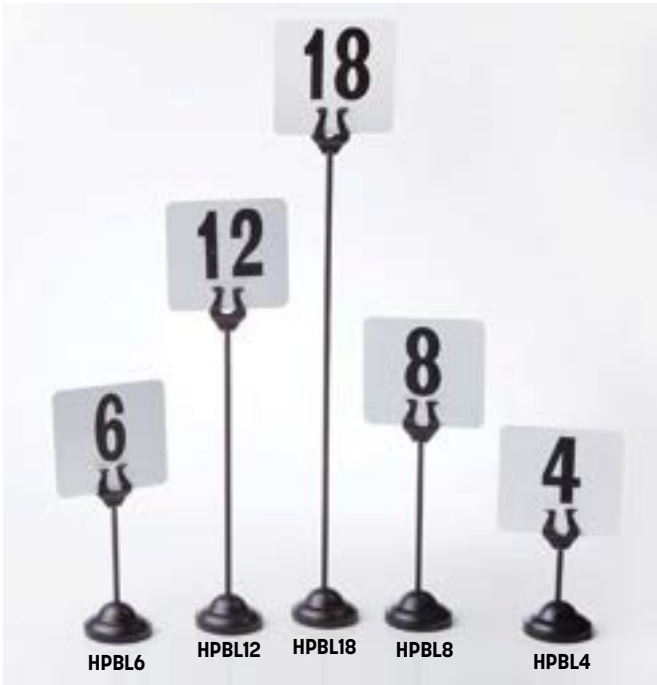

Harp Weighted Number Stands

Gold

- **HPG4** 2 ¼" Dia. x 4" H
  (5.7 x 10.2 cm)
- **HPG6** 2 ¼" Dia. x 6" H
  (5.7 x 15.2 cm)
- **HPG8** 2 ¼" Dia. x 8" H
  (5.7 x 20.3 cm)
- **HPG12** 2 ¼" Dia. x 12" H
  (5.7 x 30.5 cm)
- **HPG18** 2 ¼" Dia. x 18" H
  (5.7 x 45.7 cm)

Black

- **HPBL4** 2 ¼" Dia. x 4" H
  (5.7 x 10.2 cm)
- **HPBL6** 2 ¼" Dia. x 6" H
  (5.7 x 15.2 cm)
- **HPBL8** 2 ¼" Dia. x 8" H
  (5.7 x 20.3 cm)
- **HPBL12** 2 ¼" Dia. x 12" H
  (5.7 x 30.5 cm)
- **HPBL18** 2 ¼" Dia. x 18" H
  (5.7 x 45.7 cm)

Chrome

- **HPCH4** 2 ¼" Dia. x 4" H
  (5.7 x 10.2 cm)
- **HPCH6** 2 ¼" Dia. x 6" H
  (5.7 x 15.2 cm)
- **HPCH8** 2 ¼" Dia. x 8" H
  (5.7 x 20.3 cm)
- **HPCH12** 2 ¼" Dia. x 12" H
  (5.7 x 30.5 cm)
- **HPCH18** 2 ¼" Dia. x 18" H
  (5.7 x 45.7 cm)