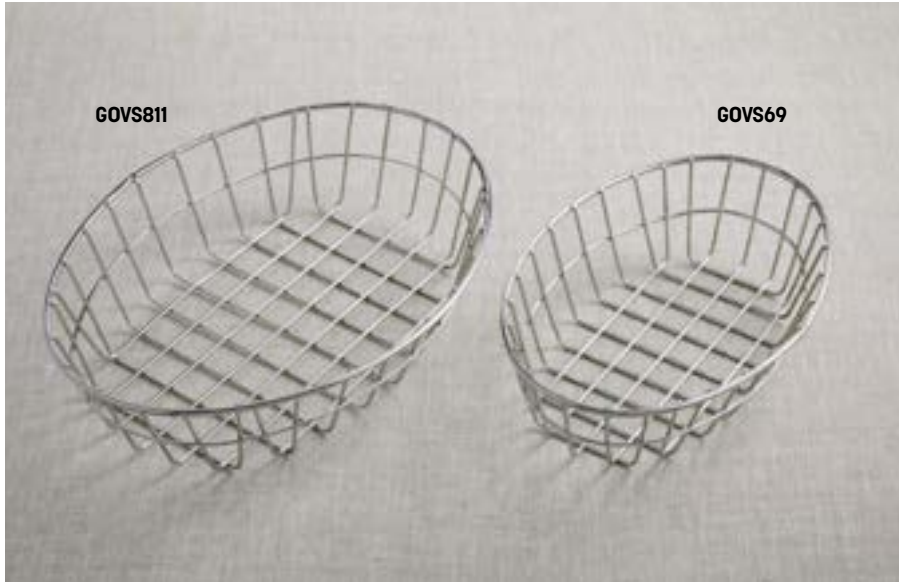

GOVS811

GOVS69

Oblong Grid Baskets

In your choice of black or stainless steel, these stylish baskets are perfect for serving casual entrées and appetizers with panache.

Black

GOVB69 9" L x 6" W x 2 1/2" H
(22.9 x 15.2 x 6.4 cm)