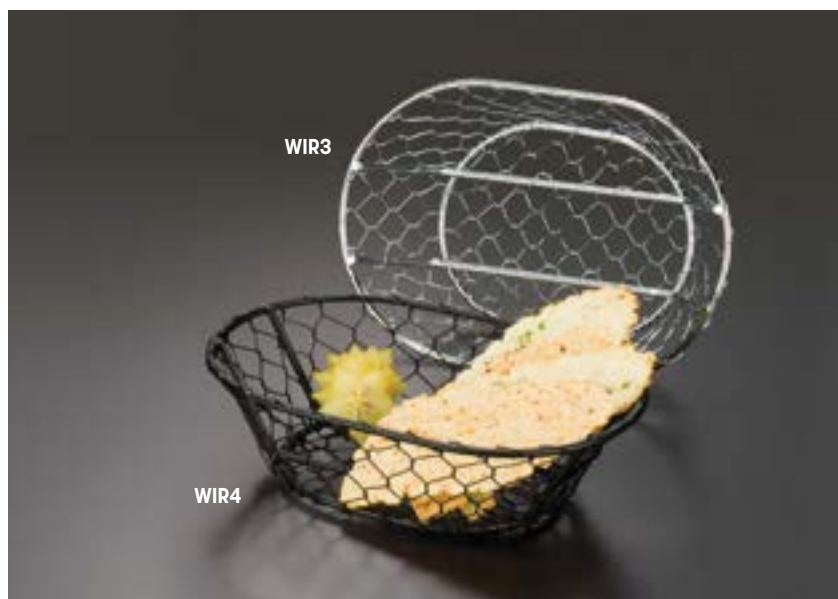

Black Mesh Bottom Baskets

These simple, functional wrought iron baskets come in your choice of size and design.

- **SSB28** Straight-Sided Round
  8" Dia. x 2 1/2" H
  (20.3 x 6.4 cm)
- **SSB96** Straight-Sided Oval
  9" L x 6" W x 2 1/2" H
  (22.9 x 15.2 x 6.4 cm)
- **WSB82** Wavy-Sided Round
  8" Dia. x 2 1/2" H
  (20.3 x 6.4 cm)
- **WSB69** Wavy-Sided Oval
  9" L x 6" W x 2 1/2" H
  (22.9 x 15.2 x 6.4 cm)

Chix Wire Baskets

In black or chrome, these rustic baskets bring homey authenticity to your presentation.

- **WIR4** Black Oval
  9 1/2" L x 6 1/2" W x 2 5/8" H
  (24.1 x 16.5 x 6.7 cm)
- **WIR3** Chrome Oval
  9 1/2" L x 6 1/2" W x 2 5/8" H
  (24.1 x 16.5 x 6.7 cm)

Go-Go Baskets

These baskets are great for serving bread and rolls at smaller table settings. They're also perfect for burgers and sandwiches.

- **WCW69** Silver Oval
  9" L x 6" W x 3" H
  (22.9 x 15.2 x 7.6 cm)
- **WCW81** Silver Round
  8" Dia. x 2 7/8" H
  (20.3 x 7.3 cm)
- **WBW96** Black Oval
  9" L x 6" W x 3" H
  (22.9 x 15.2 x 7.6 cm)
- **WBW80** Black Round
  8" Dia. x 2 7/8" H
  (20.3 x 7.3 cm)