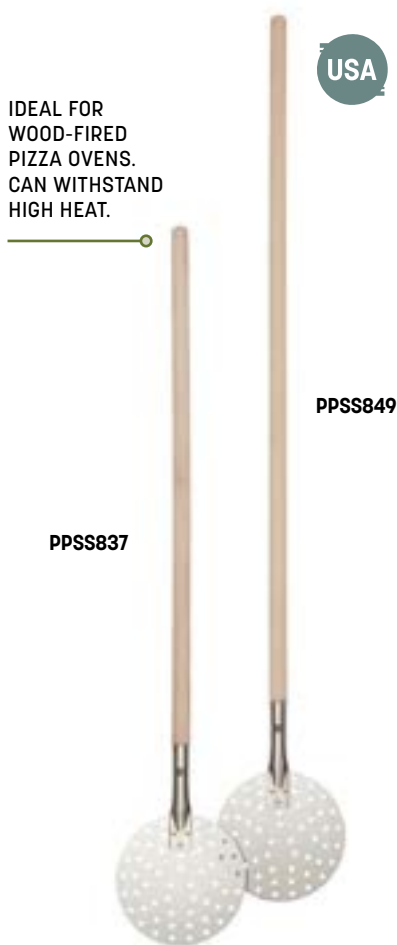

IDEAL FOR
WOOD-FIRED
PIZZA OVENS.
CAN WITHSTAND
HIGH HEAT.