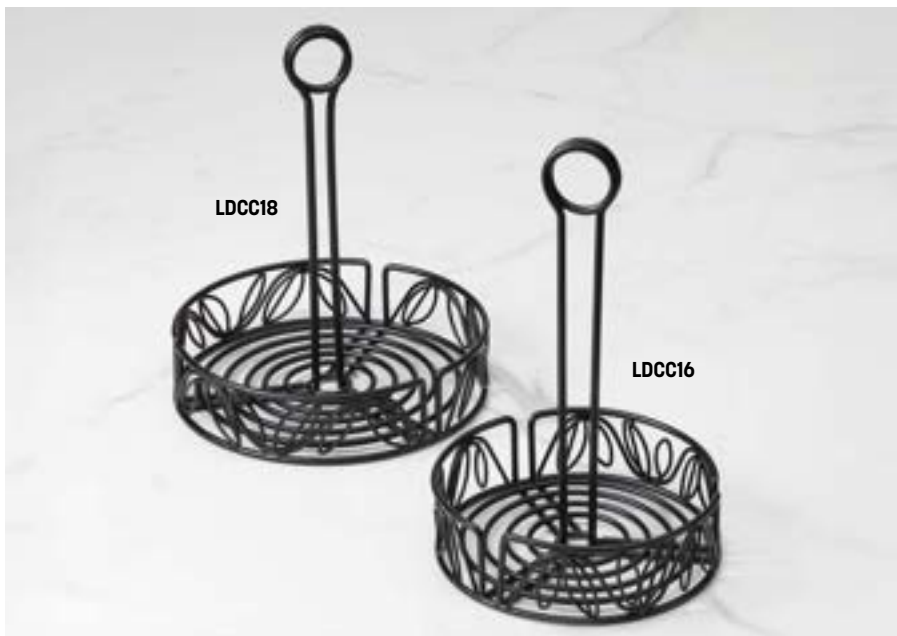

LDCC18

LDCC16