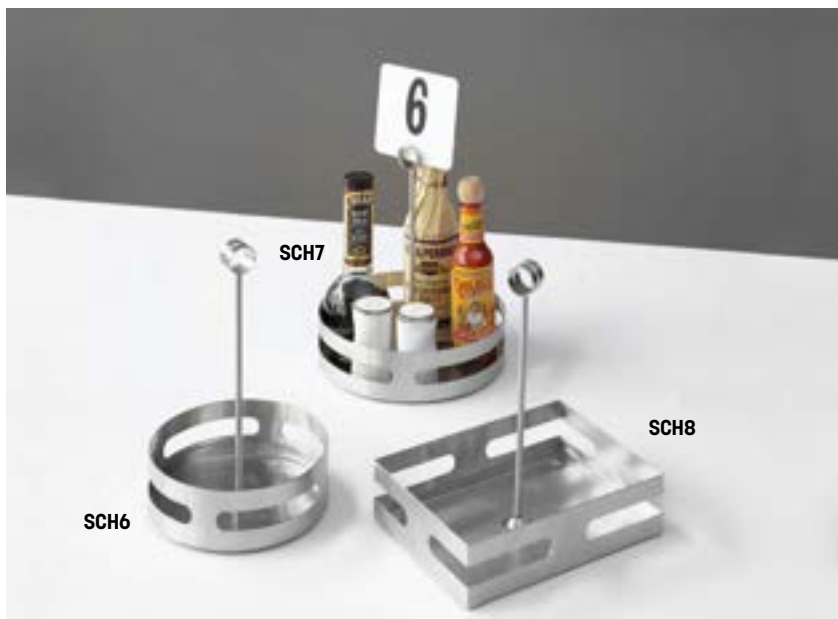

NEW

Iron & Oar Condiment Racks

The Iron & Oar Collection pairs sleek black iron with warm wood for a look that's both rustic and sophisticated. Compact yet impactful, these caddies add depth and character to every tabletop.

- **WHCR8** Condiment Rack
  8" L x 6" W x 9" H
  (20.3 x 15.2 x 22.9 cm)
- **WHCRS** Condiment Rack
  8 ½" Sq. x 4" H
  (21.6 x 10.2 cm)
- **WHCR6** Shaker Rack
  6" L x 3" W x 9" H
  (15.2 x 7.6 x 22.9 cm)
- **WHFC6** Flight Caddy
  5 ⅞" Sq. x 9" H
  (14.9 x 22.9 cm)

Contemporary Condiment Racks

These brushed stainless steel and black condiment holders feature a laser-cut design for a modern, upscale look.

Stainless Steel

- **SCH6** 6 ¼" Dia. x 9 ¼" H
  (15.9 x 23.5 cm)
- **SCH7** 7 ¾" Dia. x 9 ½" H
  (19.7 x 24.1 cm)
- **SCH8** 8" L x 5 ⅞" W x 9 ½" H
  (20.3 x 14.9 x 24.1 cm)

Black

- **SCHB6** 6 ¼" Dia. x 9 ¼" H
  (15.9 x 23.5 cm)
- **SCHB7** 7 ¾" Dia. x 9 ½" H
  (19.7 x 24.1 cm)
- **SCHB8** 8" L x 5 ⅞" W x 9 ½" H
  (20.3 x 14.9 x 24.1 cm)