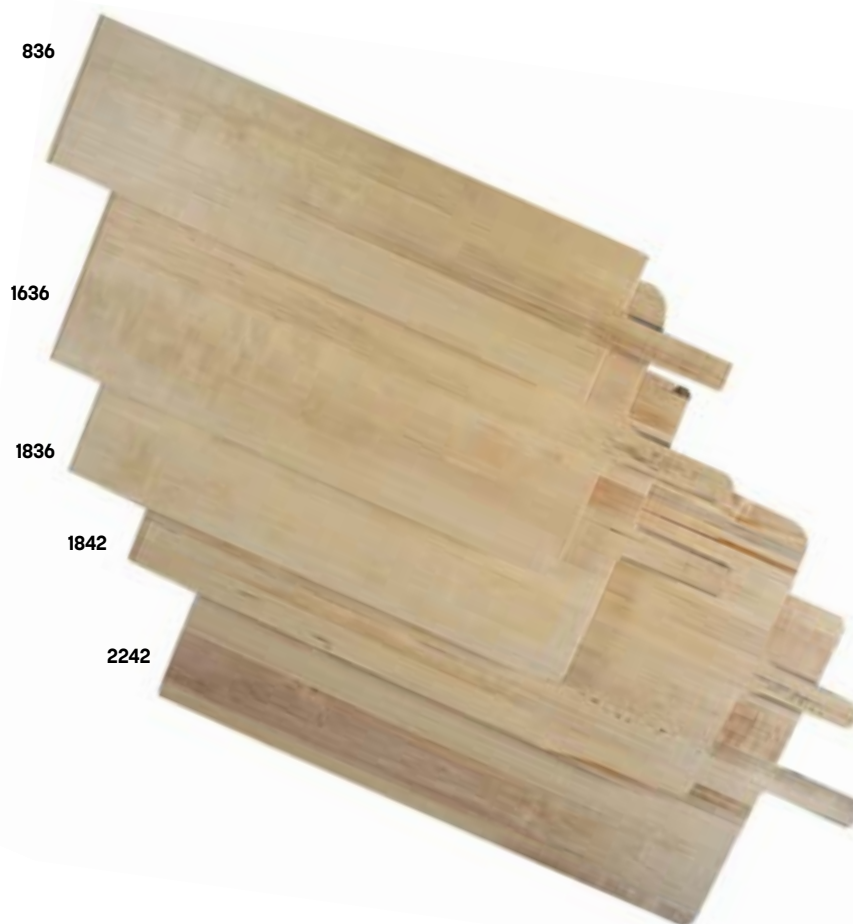

42" L (106.7 cm) Overall

1. 1842 Blade 18" W x 36" L (45.7 x 91.4 cm)
2. 2242 Blade 22" W x 36" L (55.9 x 91.4 cm)