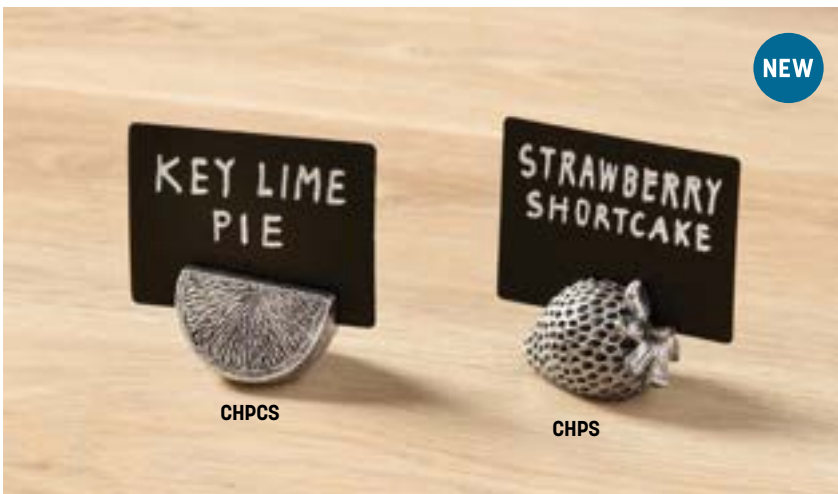

Whimsical Card Holders NEW

Add a touch of whimsy to your buffet! Featuring our favorite farmhouse friends plus their fruit, flower and veggie pals. These card holders can creatively label corresponding dishes on the buffet, drink station or bar.

CHPH Hen
2 3/8" L x 1 1/2" W x 1 7/8" H
(6 x 3.8 x 4.8 cm)

CHPP Pig
2 5/8" L x 1 1/2" W x 1 3/4" H
(6.7 x 3.8 x 4.4 cm)

CHPF Fish
2 3/4" L x 1 1/4" W x 1 5/8" H
(7 x 3.2 x 4.1 cm)

CHPC Cow
3" L x 1 3/8" W x 2" H
(7.6 x 3.5 x 5.1 cm)

CHPB Broccoli
2" L x 1 3/4" W x 1 1/2" H
(5.1 x 4.4 x 3.8 cm)

CHPL Lettuce
2" L x 1 1/2" W x 1 5/8" H
(5.1 x 3.8 x 2.9 cm)

CHPCS Citrus Slice NEW
1 7/8" L x 1 1/2" W x 1 1/8" H
(4.8 x 3.8 x 2.9 cm)

CHPS Strawberry NEW
2" L x 1 3/8" W x 1 3/8" H
(5.1 x 3.5 x 3.5 cm)

CHPHY Hydrangea NEW
1 7/8" L x 1 5/8" W x 1 1/8" H
(4.8 x 4.1 x 2.9 cm)

CHPD Daisy NEW
2" L x 1 7/8" W x 1 1/2" H
(5.1 x 4.8 x 3.8 cm)

CHPPE Peony NEW
2 3/8" L x 2 1/4" W x 7/8" H
(6 x 5.7 x 2.2 cm)