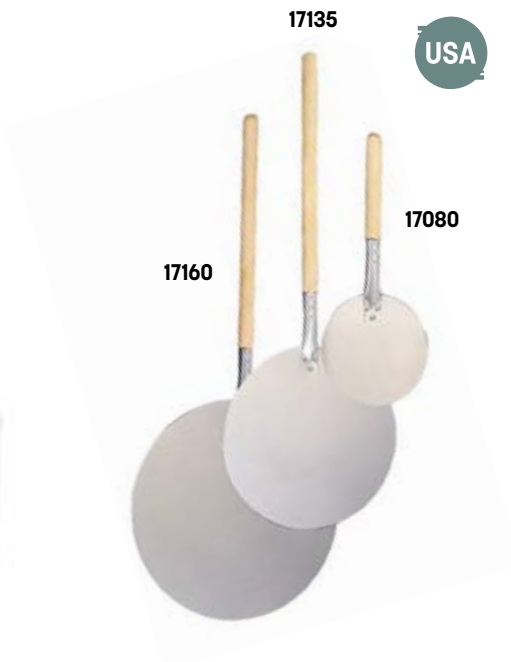

Perf P For pricing, visit amnow.com