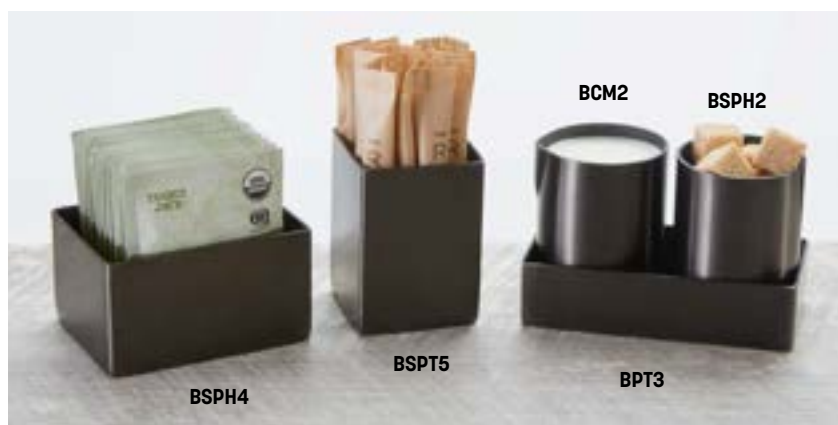

Stainless Steel Coffee Accessories

Contemporary, luxe and undeniably striking, this collection of tabletop accessories draws attention with cosmopolitan flair. Dishwasher-safe finish. Color may vary slightly.

Black

1. **BSPH2** Cylinder
   2" Dia. x 2 ¾" H (5.1 x 7 cm)
2. **BPT3** Tray
   4 ¼" L x 2 ¼" W x 1" H
   (10.8 x 5.7 x 2.5 cm)
3. **BSPT5** Square
   2" Sq. x 2 ¾" H (5.1 x 7 cm)
4. **BCM2** Creamer
   4 oz. (118.3 mL)
   2" Dia. x 2 ¾" H (5.1 x 5.1 x 7 cm)
5. **BSPH4** Rectangular
   3 ¼" L x 2 ¾" W x 1 ¾" H
   (8.3 x 7 x 4.4 cm)

Gold

1. **GSPH2** Cylinder
   2" Dia. x 2 ¾" H (5.1 x 7 cm)
2. **GPT3** Tray
   4 ¼" L x 2 ¼" W x 1" H
   (10.8 x 5.7 x 2.5 cm)
3. **GSPT5** Square
   2" Sq. x 2 ¾" H (5.1 x 7 cm)
4. **GCM2** Creamer
   4 oz. (118.3 mL)
   2" Dia. x 2 ¾" H (5.1 x 7 cm)
5. **GSPH4** Rectangular
   3 ¼" L x 2 ¾" W x 1 ¾" H
   (8.3 x 7 x 4.4 cm)