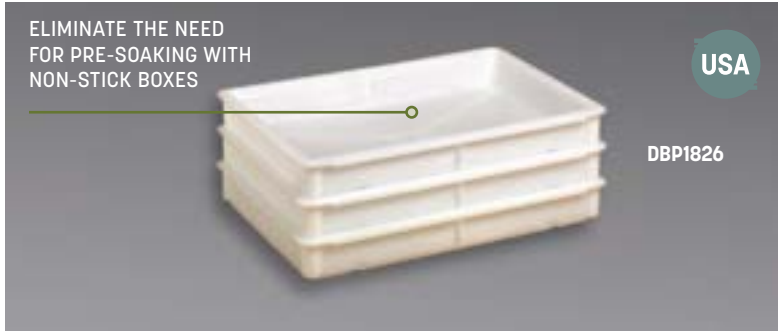

DRB1826 Cover for Dough Pan
18 1/4" L x 26 1/4" W x 3/4" H
(46.4 x 66.7 x 1.9 cm)

Heavy-Duty Dough Box ^{USA}

Our premium dough boxes are manufactured from tough Teflon® copolymer for the ultimate in non-stick. Cross-stack lugs enable fast and secure cross-stacking. Interchangeable with most other dough boxes.