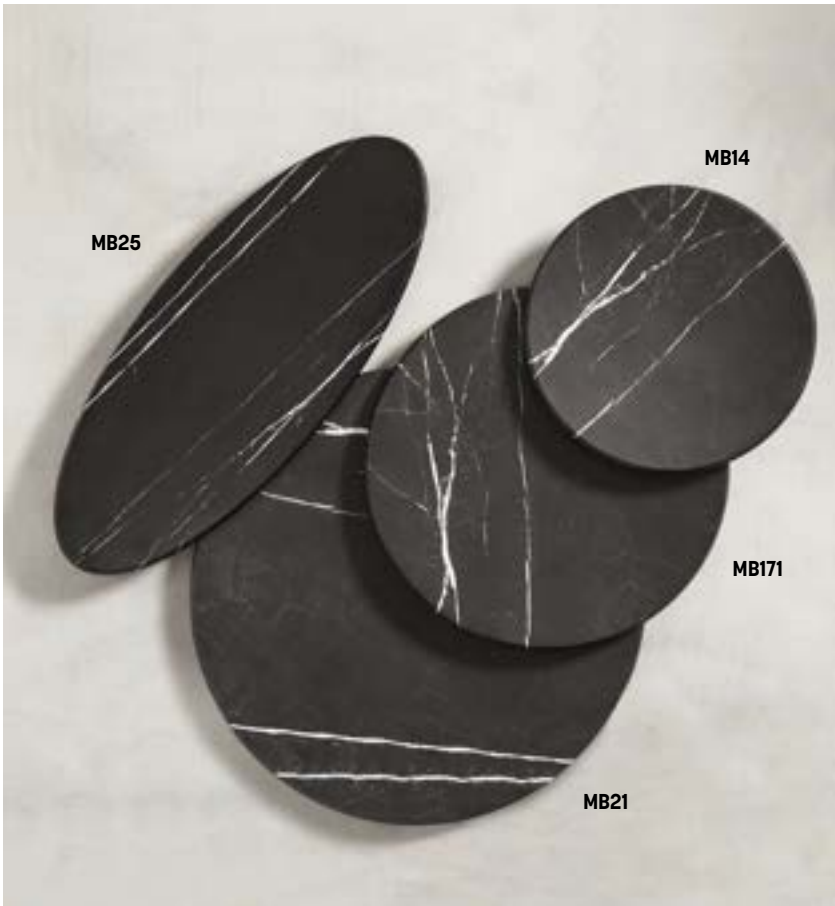

Marble Melamine Serving Boards

White

- **MW14** Round
  14" Dia. x 1 1/8" H
  (35.6 x 2.9 cm)
- **MW25** Oval
  25 1/2" L x 10 1/4" W x 1 1/8" H
  (64.8 x 26 x 2.9 cm)
- **MW171** Round
  17 1/4" Dia. x 1 1/8" H
  (43.8 x 2.9 cm)
- **MW21** Round
  21 1/2" Dia. x 1 1/8" H
  (54.6 x 2.9 cm)

Black

- **MB14** Round
  14" Dia. x 1 1/8" H
  (35.6 x 2.9 cm)
- **MB25** Oval
  25 1/2" L x 10 1/4" W x 1 1/8" H
  (64.8 x 26 x 2.9 cm)
- **MB171** Round
  17 1/4" Dia. x 1 1/8" H
  (43.8 x 2.9 cm)
- **MB21** Round
  21 1/2" Dia. x 1 1/8" H
  (54.6 x 2.9 cm)