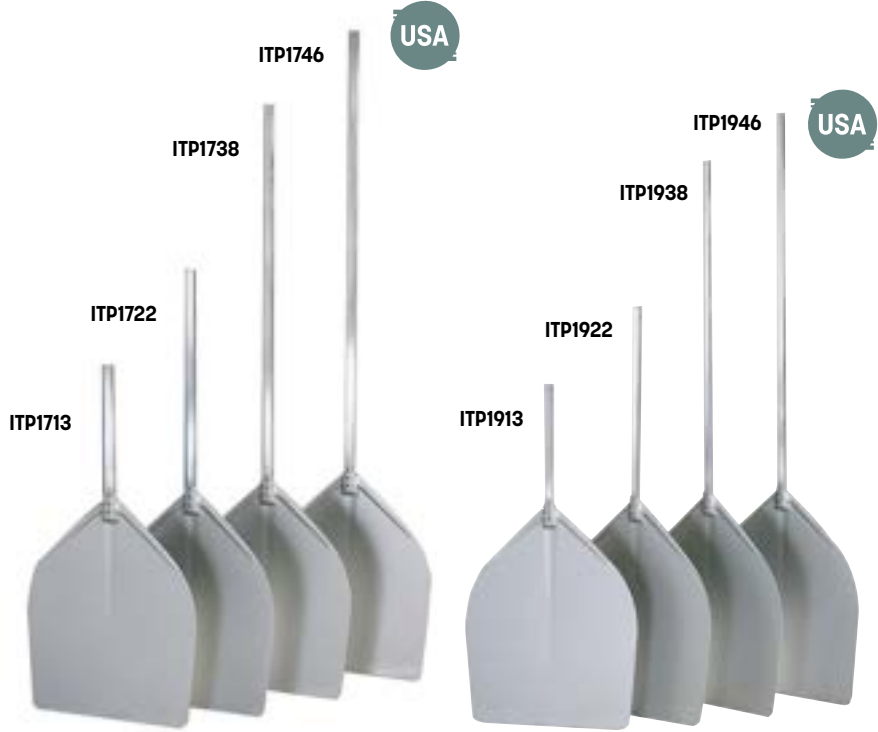

Deluxe Small All-Aluminum Peels

12" (30.5 cm) Square Blade

- ITP1213 27" Overall (68.6 cm)
- ITP1222 37" Overall (94 cm)
- ITP1238 52" Overall (132.1 cm)
- ITP1246 60" Overall (152.4 cm)

Deluxe Medium All-Aluminum Peels

14 1/2" (36.8 cm) Square Blade

- ITP1413 30" Overall (76.2 cm)
- ITP1422 39" Overall (99.1 cm)
- ITP1438 55 1/2" Overall (141 cm)
- ITP1446 63 1/2" Overall (161.3 cm)

Deluxe Large All-Aluminum Peels

17 1/2" x 18 1/2" (44.5 x 47 cm) Blade

- ITP1713 34" Overall (86.4 cm)
- ITP1722 43" Overall (109.2 cm)
- ITP1738 59 1/2" Overall (151.1 cm)
- ITP1746 68" Overall (172.7 cm)

Deluxe Extra Large All-Aluminum Peels

19 1/2" x 21" (49.5 x 53.3 cm) Blade

- ITP1913 37" Overall (94 cm)
- ITP1922 45 1/2" Overall (115.6 cm)
- ITP1938 62" Overall (157.5 cm)
- ITP1946 67 3/4" Overall (172.1 cm)