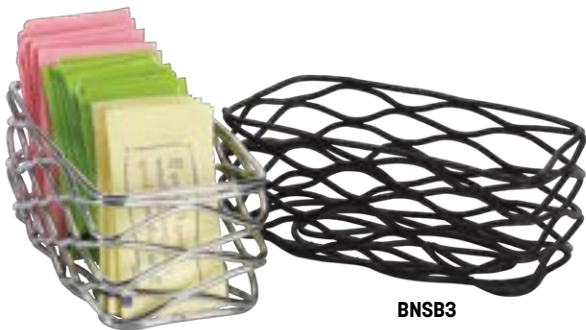

Birdnest Sugar Packet Baskets

BNSB3 Black
4 1/2" L x 2 1/4" W x 1 3/4" H
(11.4 x 5.7 x 4.4 cm)

BNSC3 Chrome
4 1/2" L x 2 1/4" W x 1 3/4" H
(11.4 x 5.7 x 4.4 cm)

SBS533

SBL353

BNSC3

BNSB3

Stainless Steel Swing Waste Bins HOT