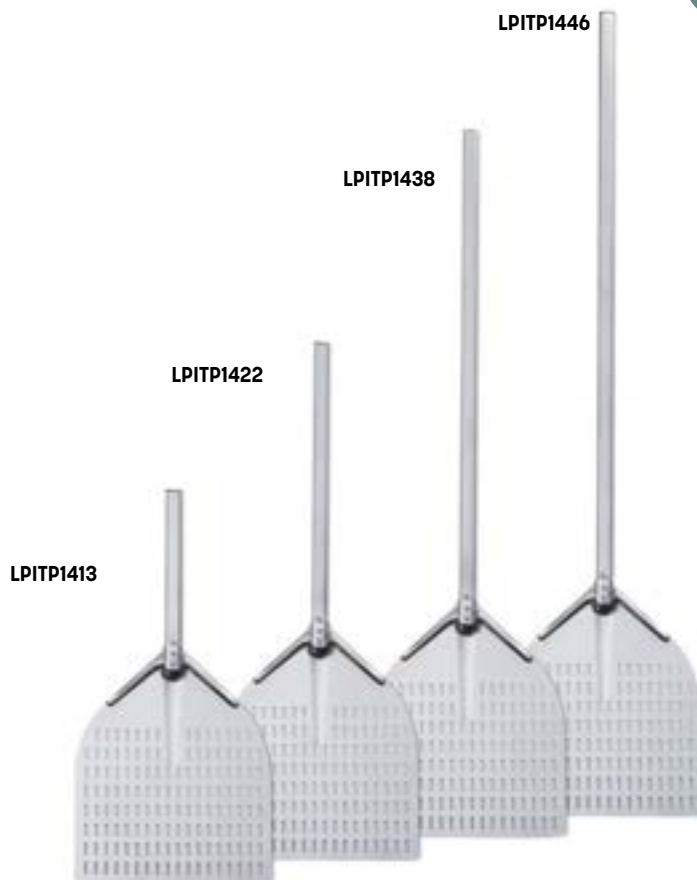

PPSS849

PPSS837

USA

USA