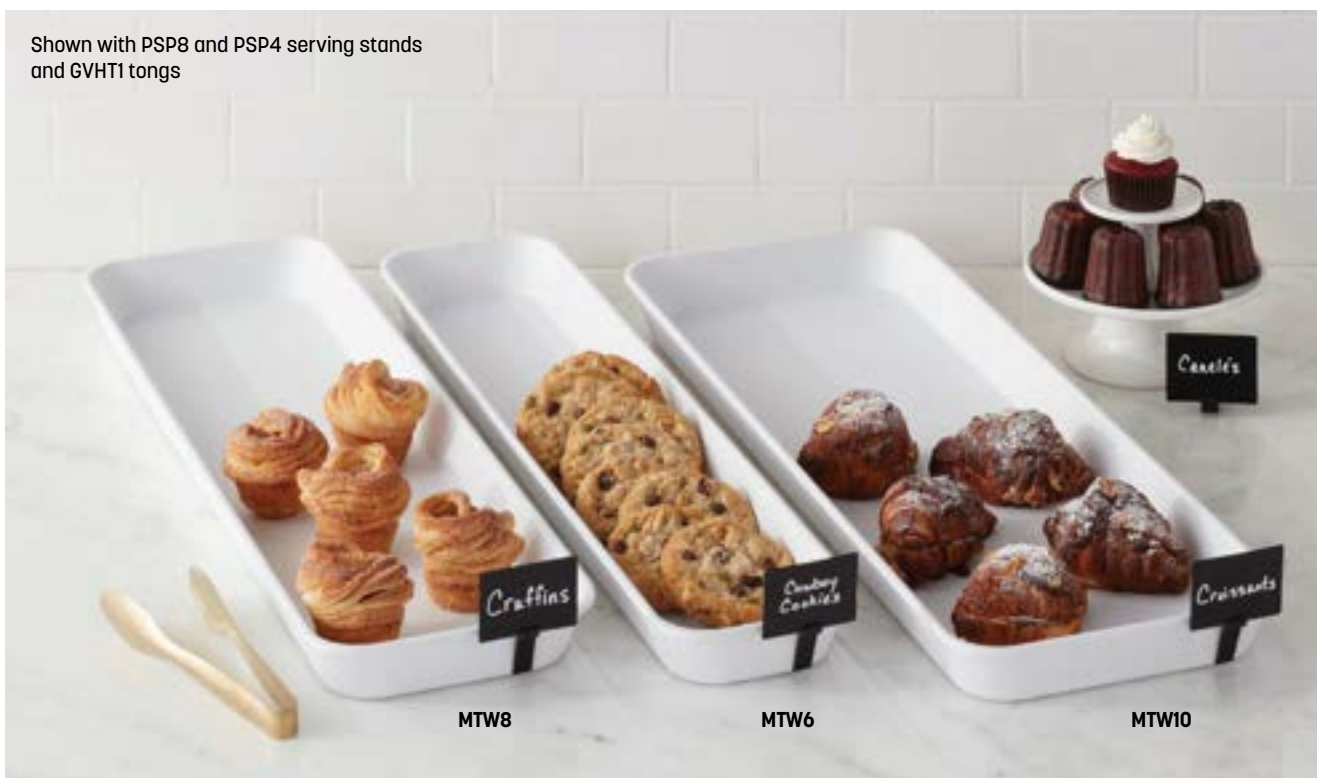

Shown with PSP8 and PSP4 serving stands and GVHT1 tongs

Rectangular Market Trays BPA FREE

The perfect solution for deli cases everywhere, these large melamine trays beautifully display all types of food.

White

- **MTW6** 150 oz. (4.4 L)
  29 3/4" L x 6 1/8" W x 2" H
  (75.6 x 15.6 x 5.1 cm)
- **MTW8** 216 oz. (6.4 L)
  29 3/4" L x 8 1/2" W x 2" H
  (75.6 x 21.6 x 5.1 cm)
- **MTW10** 270 oz. (8 L)
  29 3/4" L x 10 1/2" W x 2" H
  (75.6 x 26.7 x 5.1 cm)

Black

- **MT6** 150 oz. (4.4 L)
  29 3/4" L x 6 1/8" W x 2" H
  (75.6 x 15.6 x 5.1 cm)
- **MT8** 216 oz. (6.4 L)
  29 3/4" L x 8 1/2" W x 2" H
  (75.6 x 21.6 x 5.1 cm)
- **MT10** 270 oz. (8 L)
  29 3/4" L x 10 1/2" W x 2" H
  (75.6 x 26.7 x 5.1 cm)