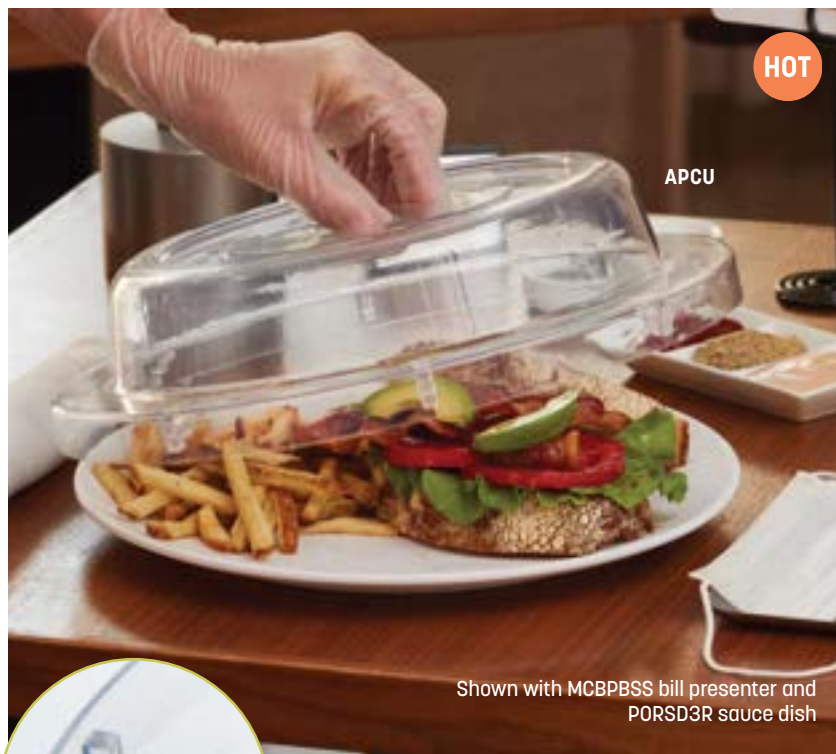

HOT

APCU

Shown with MCBPBSS bill presenter and
PORSD3R sauce dish