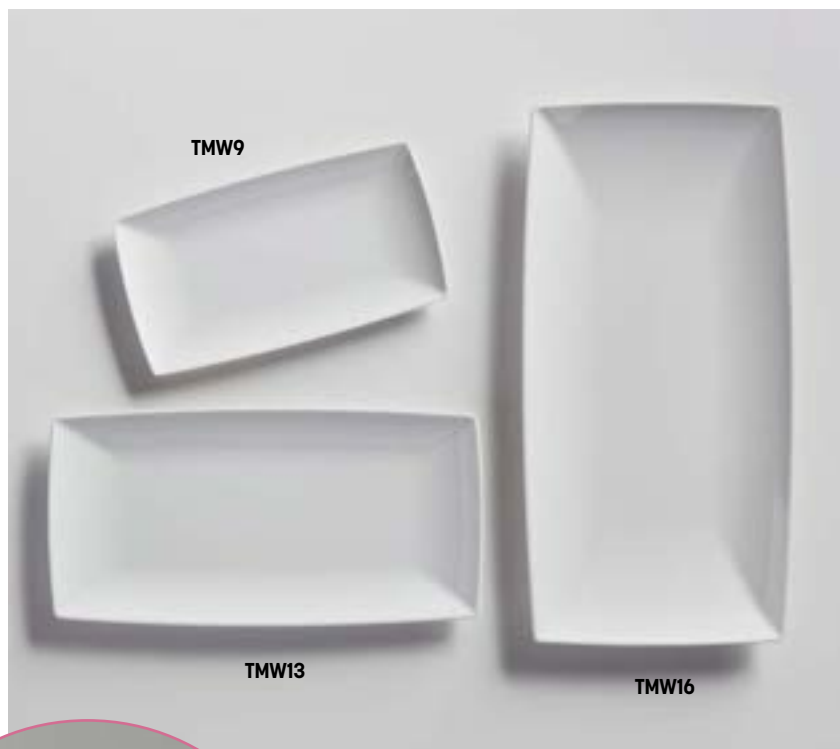

WORKS PERFECTLY IN HIGH-END SETTINGS