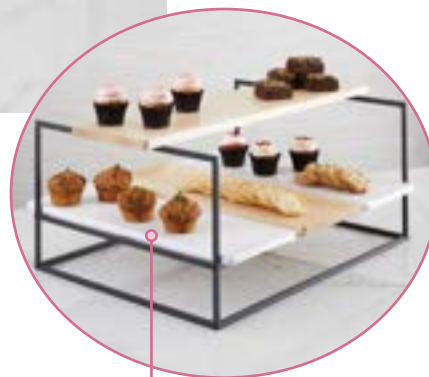

COMPATIBLE WITH A VARIETY OF
RECTANGULAR PLATTERS FOR
ENDLESS PRESENTATION SET UPS