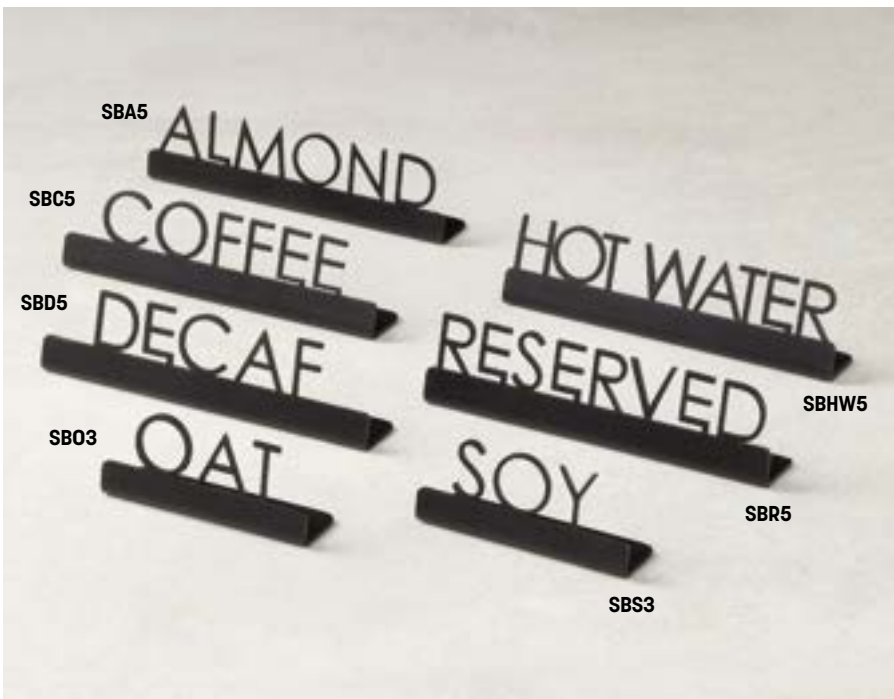

Laser Cut Signs

Simple and sleek, these on-trend signs point your customers to where they need to go. They come in multiple colors, so you can pick the ideal shade for your display.

Black

- **SBA5** Almond Sign
  5" L x ¾" W x 1¼" H
  (12.7 x 1.9 x 3.2 cm)
- **SBC5** Coffee Sign
  5" L x ¾" W x 1¼" H
  (12.7 x 1.9 x 3.2 cm)
- **SBD5** Decaf Sign
  5" L x ¾" W x 1¼" H
  (12.7 x 1.9 x 3.2 cm)
- **SB03** Oat Sign
  3" L x ¾" W x 1¼" H
  (7.6 x 1.9 x 3.2 cm)
- **SBHW5** Hot Water Sign
  5" L x ¾" W x 1¼" H
  (12.7 x 1.9 x 3.2 cm)
- **SBR5** Reserved Sign
  5" L x ¾" W x 1¼" H
  (12.7 x 1.9 x 3.2 cm)
- **SBS3** Soy Sign
  3" L x ¾" W x 1¼" H
  (7.6 x 1.9 x 3.2 cm)

Silver

- **SSA5** Almond Sign
  5" L x ¾" W x 1¼" H
  (12.7 x 1.9 x 3.2 cm)
- **SSC5** Coffee Sign
  5" L x ¾" W x 1¼" H
  (12.7 x 1.9 x 3.2 cm)
- **SSD5** Decaf Sign
  5" L x ¾" W x 1¼" H
  (12.7 x 1.9 x 3.2 cm)
- **SS03** Oat Sign
  3" L x ¾" W x 1¼" H
  (7.6 x 1.9 x 3.2 cm)
- **SSHW5** Hot Water Sign
  5" L x ¾" W x 1¼" H
  (12.7 x 1.9 x 3.2 cm)
- **SSR5** Reserved Sign
  5" L x ¾" W x 1¼" H
  (12.7 x 1.9 x 3.2 cm)
- **SSS3** Soy Sign
  3" L x ¾" W x 1¼" H
  (7.6 x 1.9 x 3.2 cm)