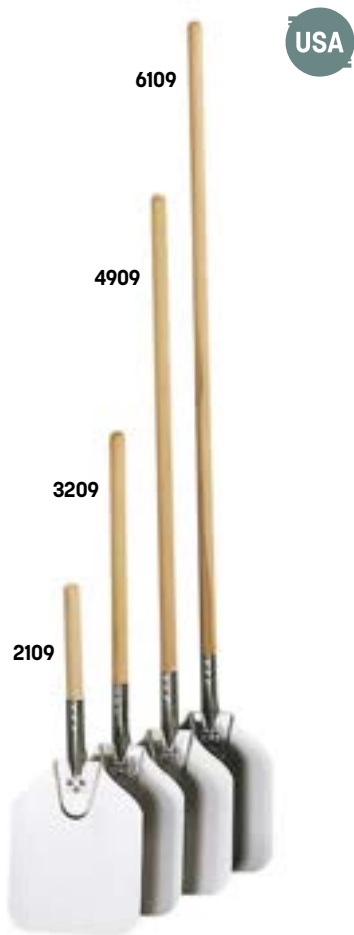

ALUMINUM PEELS CAN BE PERFORATED TO REDUCE RESISTANCE AND WEIGHT

Aluminum Small Blade Peels

9" x 11" (22.9 x 27.9 cm) Blade

2109 21" L Overall (53.3 cm)

3209 32 1/2" L Overall (82.6 cm)

4909 49" L Overall (124.5 cm)

6109 61" L Overall (154.9 cm)

Aluminum Medium Blade Peels

12" x 14" (30.5 x 35.6 cm) Blade

2512 26" L Overall (66 cm)

3512 35 1/2" L Overall (90.2 cm)

5212 52" L Overall (132.1 cm)

6412 64" L Overall (162.6 cm)

Aluminum Large Blade Peels

14" x 16" (35.6 x 40.6 cm) Blade

2814 28" L Overall (71.1 cm)

3714 37" L Overall (94 cm)

5414 54" L Overall (137.2 cm)

6614 66" L Overall (167.6 cm)

Aluminum Extra Large Blade Peels

16" x 18" (40.6 x 45.7 cm) Blade

3016 30" L Overall (76.2 cm)

4016 39 1/2" L Overall (100.3 cm)

5616 56" L Overall (142.2 cm)

6816 68" L Overall (172.7 cm)

Aluminum Round Blade Peels

17080 8" Dia. x 20" L Blade Overall (20.3 x 50.8 cm)

17135 13 1/2" Dia. x 35" L Blade Overall (34.3 x 88.9 cm)

17160 16" Dia. x 38" L Blade Overall (40.6 x 96.5 cm)

Perf P For pricing, visit amnow.com