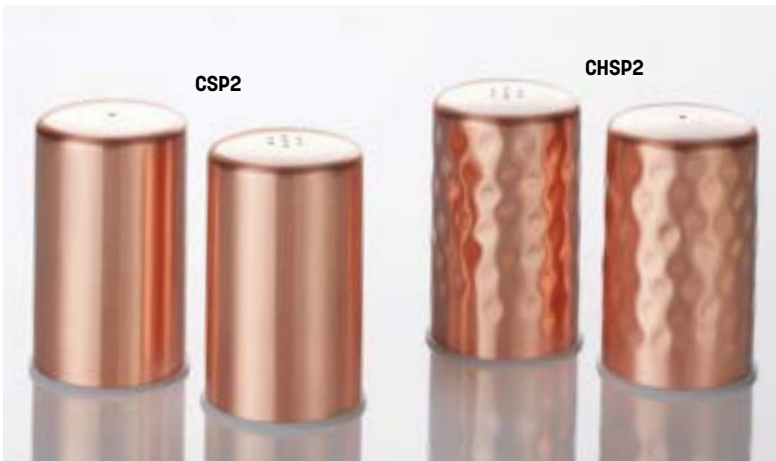

Gold

GHSP2 Hammered Finish
2 oz. (59.1 mL)
1 3/4" Dia. x 2 3/4" H (4.4 x 7 cm)

HMPLUGS Clear Replacement Stoppers

Modern Stainless Steel Salt & Pepper Shaker Sets

Choose from funky, whimsical styles in satin-finished stainless steel. Also available in dishwasher-safe black and gold options (color may vary slightly).