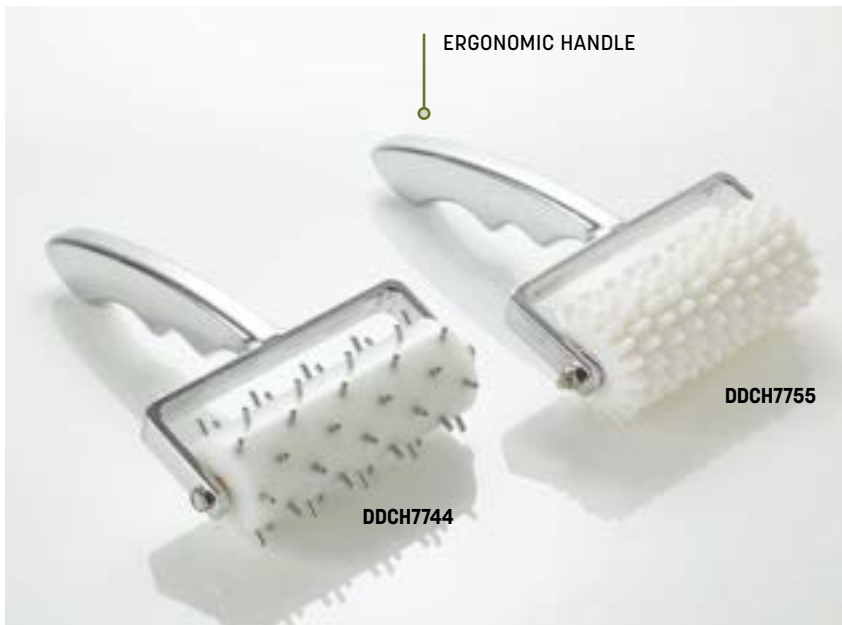

Heavy-Duty Plastic Roller Dockers

Individual wheels with plastic points spin independently on a stainless steel axle.

DD5274 Half-Size Plastic Docker
Plastic Handle
3 1/2" W x 8 3/4" L (8.9 x 22.2 cm)

DD5705 Full-Size Plastic Docker
Aluminum Handle
5 1/2" W x 8 3/4" L (14 x 22.2 cm)

DDW5705 Replacement Wheel

Ten-Wheel Casted Handle

Dough Docker

Features a one-piece, heavy-duty cast aluminum ergonomic handle and interchangeable ten-piece plastic wheel base.

DDCH7755 6 1/4" W x 9 1/4" L (15.9 x 23.5 cm)

DDW5705 Replacement Wheel

Casted Handle Dough Docker

One-piece cast aluminum ergonomic handle for great durability. Features 3/8" (1 cm) stainless steel pins embedded in plastic roller.

DDCH7744 6 1/4" W x 9 1/4" L (15.9 x 23.5 cm)

All-Plastic Dough Docker

One-piece plastic core features 3/8" (1.6 cm) long pins. Dishwasher-safe.

DD5701 5" W x 8 1/4" L (12.7 x 21 cm)