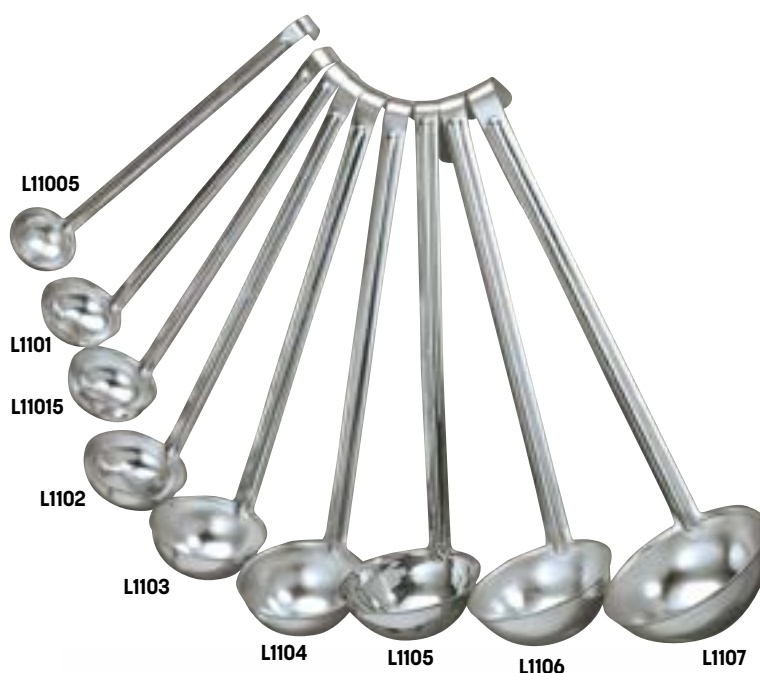

Piano Whips - Sealed

Featuring stainless steel construction, sanitary sealed handles and flexible wire, these are perfect for whisking delicate sauces and batters.

PW10	10" L (25.4 cm)
PW12	12" L (30.5 cm)
PW14	14" L (35.6 cm)
PW16	16" L (40.6 cm)
PW18	18" L (45.7 cm)

One-Piece Ladles

All-purpose stainless steel ladles featuring heavy-gauge construction. Sizes are clearly marked for ease of use.

L11005	½ oz. (14.8 mL) 11" L (27.8 cm) Handle
L1101	1 oz. (29.6 mL) 10 ½" L (26.7 cm) Handle
L11015	1 ½ oz. (44.4 mL) 10 ¾" L (27.3 cm) Handle
L1102	2 oz. (59.1 mL) 10 ¾" L (27.3 cm) Handle
L1103	3 oz. (88.7 mL) 11 ¾" L (29.8 cm) Handle
L1104	4 oz. (118.3 mL) 14" L (35.6 cm) Handle
L1105	5 oz. (147.8 mL) 12 ½" L (31.8 cm) Handle
L1106	6 oz. (177.4 mL) 12 ¾" L (32.4 cm) Handle
L1107	7 oz. (207 mL) 12 ½" L (31.8 cm) Handle
L1108	8 oz. (236.6 mL) 12 ¼" L (31.1 cm) Handle (not shown)
L1112	12 oz. (354.8 mL) 12 ¾" L (32.4 cm) Handle (not shown)

Two-Piece Syrup Ladles

Stainless steel two-piece welded ladles stand up to sticky syrup, fudge, fruit and gravy.

L210	1 oz. (29.6 mL) 7" L (17.8 cm) Handle
L215	1 ½ oz. (44 mL) 7" L (17.8 cm) Handle
L220	2 oz. (59.1 mL) 7" L (17.8 cm) Handle