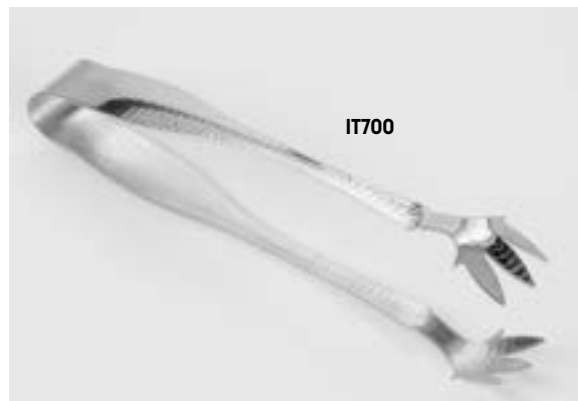

Stainless Steel Swing Waste Bins HOT

TIM1 4 3/4" Dia. x 6 5/8" H
(12.1 x 16.8 cm)

TIM2 4 3/4" Dia. x 9" H
(12.1 x 22.9 cm)

Stainless Steel Mini Trash Cans

OSCAR 3 3/4" Dia. x 3 1/2" H
(9.5 x 8.9 cm)

OSCAR2 5" Dia. x 4 7/8" H
(12.7 x 12.4 cm)

OSCAR3 6" Dia. x 5 7/8" H
(15.2 x 14.9 cm)

Sugar and Ice Tongs

IT400 Sugar Tongs
4" L (10.2 cm)

IT700 Hammered Ice Tongs
6 1/2" L (16.5 cm)