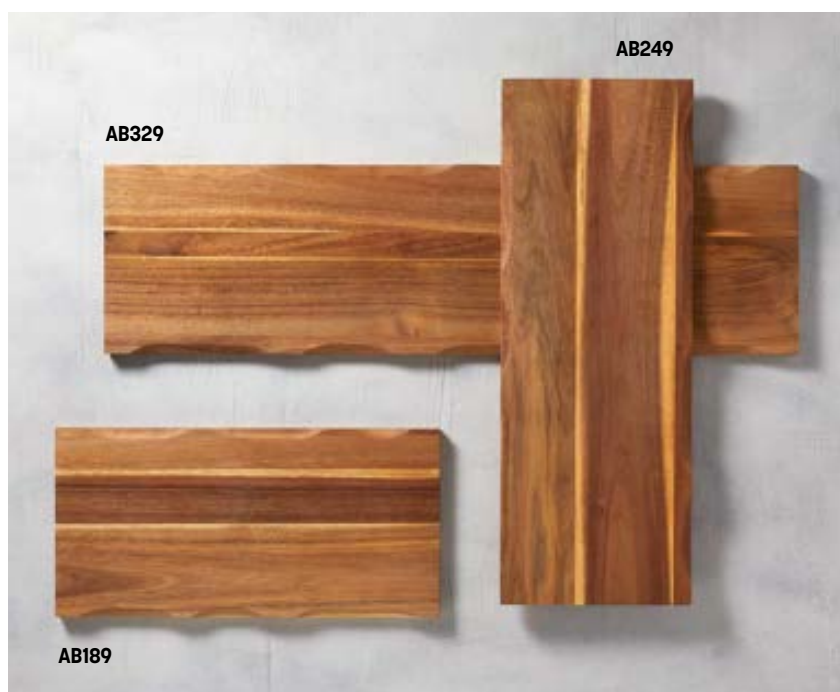

AB329

AB249

AB189