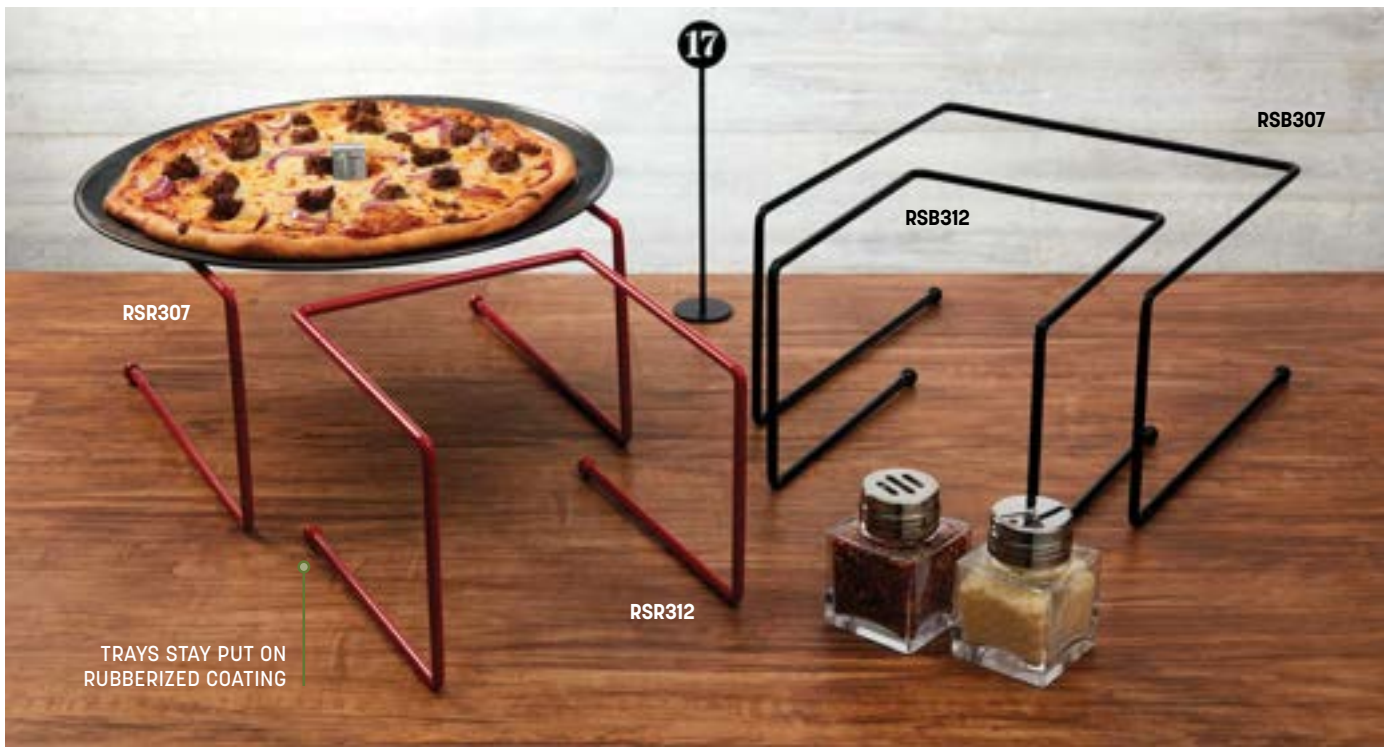

Loft Collection Rubberized Hairpin Stands

The newest additions to our black rubberized stands, these risers boast unique hairpin curved legs with an added rubberized texture to keep things in place. No more sliding pizzas!

RSRBH4 9" Dia. x 4" H (22.9 x 10.2 cm)

RSRBH7 9" Dia. x 7" H (22.9 x 17.8 cm)

Rubberized Universal Stands

Our stylishly minimalist pizza stands, now wrapped in slide-resistant rubber. What's not to love?

Red

RSR312 9" L x 8 3/4" W x 7" H (22.9 x 22.2 x 17.8 cm)

RSR307 12" Sq. x 7" H (30.5 x 17.8 cm)

Black

RSB312 9" L x 8 3/4" W x 7" H (22.9 x 22.2 x 17.8 cm)

RSB307 12" Sq. x 7" H (30.5 x 17.8 cm)