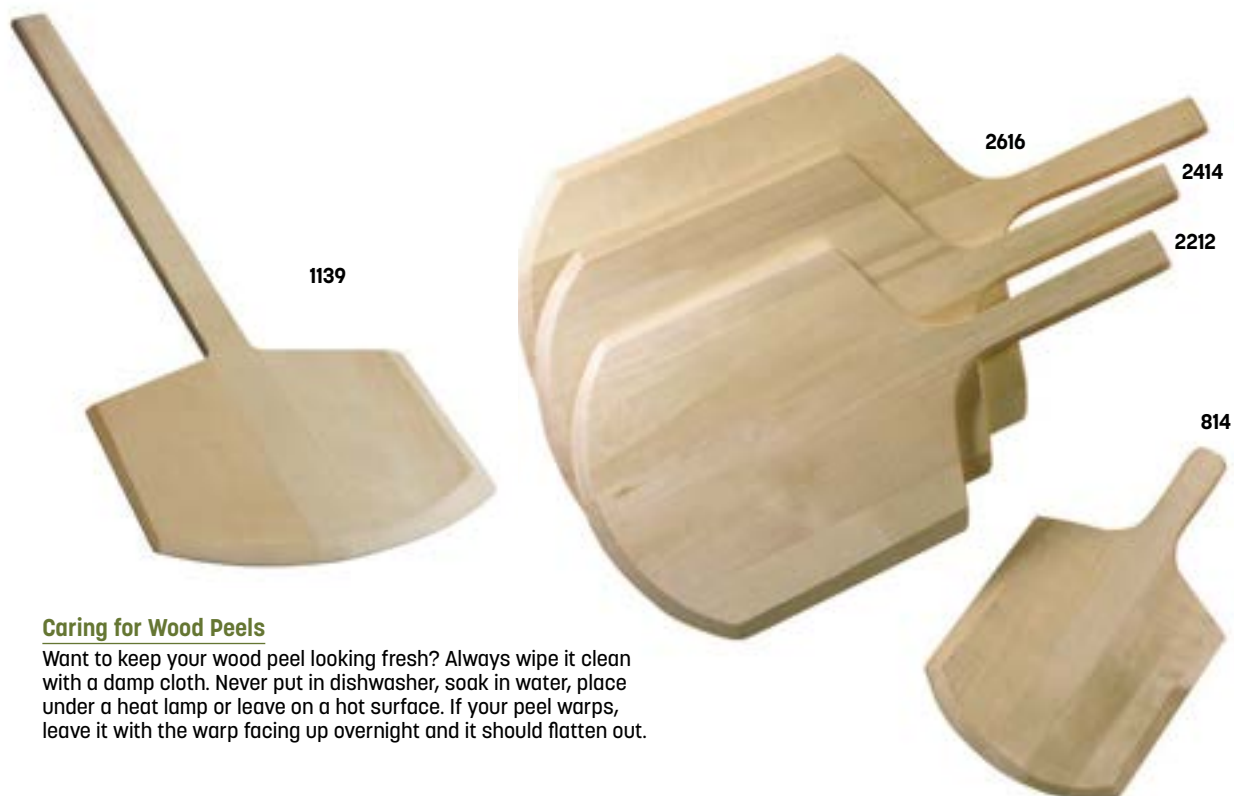

Caring for Wood Peels

Want to keep your wood peel looking fresh? Always wipe it clean with a damp cloth. Never put in dishwasher, soak in water, place under a heat lamp or leave on a hot surface. If your peel warps, leave it with the warp facing up overnight and it should flatten out.

Deluxe Wood Blade Short Handle

1. 814 8" W x 9" L Blade, 14" L Overall
   (20.3 x 22.9, 35.6 cm)
2. 2212 12" W x 13" L Blade, 22" L Overall
   (30.5 x 33, 55.9 cm)
3. 2414 14" W x 15" L Blade, 24" L Overall
   (35.6 x 38.1, 61 cm)
4. 2616 16" W x 17" L Blade, 26" L Overall
   (40.6 x 43.2, 66 cm)

Deluxe Wood Square Blade – 39" L (99.1 cm) Overall

1. 1139 Blade, 11" Sq. (27.9 cm)

Deluxe Wood Long Blade – 6 1/2" L (16.5 cm) Handle

36" L (91.4 cm) Overall

1. 836 Blade 8" W x 29 1/2" L (20.3 x 74.9 cm)
2. 1636 Blade 16" W x 29 1/2" L (40.6 x 74.9 cm)
3. 1836 Blade 18" W x 29 1/2" L (45.7 x 74.9 cm)

42" L (106.7 cm) Overall

1. 1842 Blade 18" W x 36" L (45.7 x 91.4 cm)
2. 2242 Blade 22" W x 36" L (55.9 x 91.4 cm)