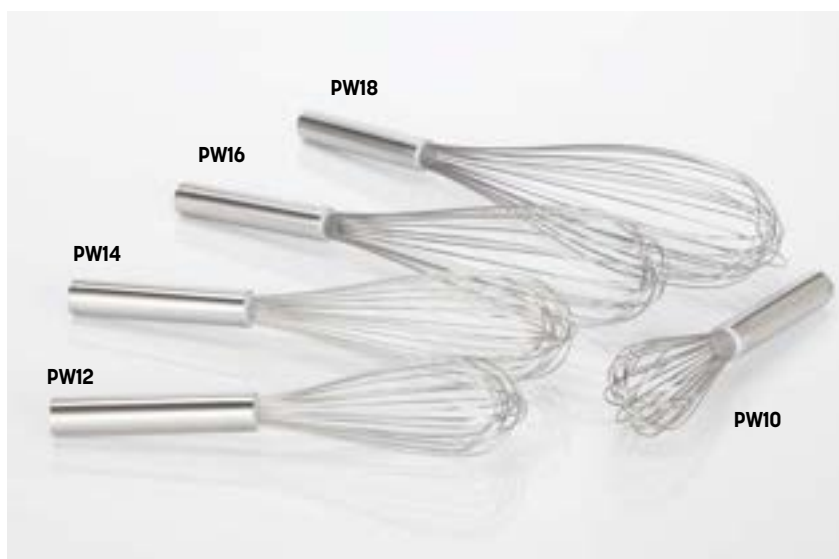

Piano Whips - Sealed

Featuring stainless steel construction, sanitary sealed handles and flexible wire, these are perfect for whisking delicate sauces and batters.

PW10	10" L (25.4 cm)
PW12	12" L (30.5 cm)
PW14	14" L (35.6 cm)
PW16	16" L (40.6 cm)
PW18	18" L (45.7 cm)

One-Piece Ladles

All-purpose stainless steel ladles featuring heavy-gauge construction. Sizes are clearly marked for ease of use.

L11005	½ oz. (14.8 mL) 11" L (27.8 cm) Handle
L1101	1 oz. (29.6 mL) 10 ½" L (26.7 cm) Handle
L11015	1 ½ oz. (44.4 mL) 10 ¾" L (27.3 cm) Handle
L1102	2 oz. (59.1 mL) 10 ¾" L (27.3 cm) Handle
L1103	3 oz. (88.7 mL) 11 ¾" L (29.8 cm) Handle
L1104	4 oz. (118.3 mL) 14" L (35.6 cm) Handle
L1105	5 oz. (147.8 mL) 12 ½" L (31.8 cm) Handle
L1106	6 oz. (177.4 mL) 12 ¾" L (32.4 cm) Handle
L1107	7 oz. (207 mL) 12 ½" L (31.8 cm) Handle
L1108	8 oz. (236.6 mL) 12 ¼" L (31.1 cm) Handle (not shown)
L1112	12 oz. (354.8 mL) 12 ¾" L (32.4 cm) Handle (not shown)

Two-Piece Syrup Ladles

Stainless steel two-piece welded ladles stand up to sticky syrup, fudge, fruit and gravy.

L210	1 oz. (29.6 mL) 7" L (17.8 cm) Handle
L215	1 ½ oz. (44 mL) 7" L (17.8 cm) Handle
L220	2 oz. (59.1 mL) 7" L (17.8 cm) Handle