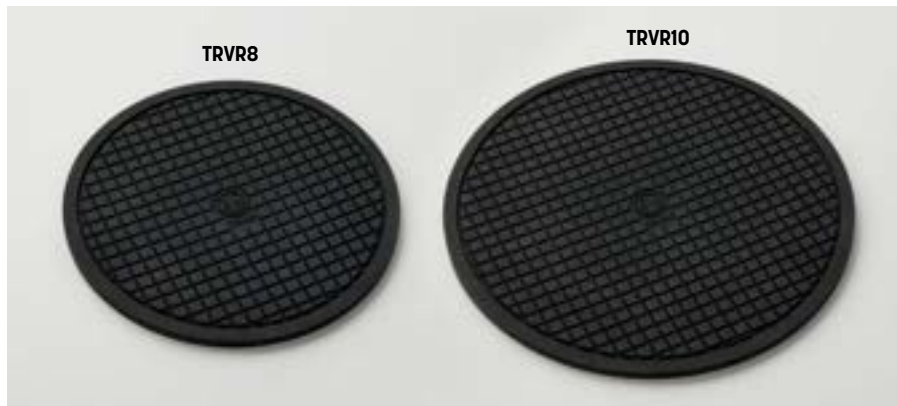

CAST IRON

Heavy-duty cast iron goes straight from oven to table and looks great at stations and buffets. In a variety of styles and sizes to accommodate the trendy rustic look.

Large Cast Iron Casseroles

Oval

CIP03 96 oz. (2.8 L)
10 5/8" L x 8 1/8" W x 4 1/2" H
12 1/2" L with Handles, 6 1/2" H with Knob
(27 x 20.6 x 11.4, 31.8, 16.5 cm)

CIP04 128 oz. (3.8 L)
11 5/8" L x 8 1/4" W x 4 1/2" H
14" L with Handles, 6 1/2" H with Knob
(29.5 x 21 x 11.4, 35.6, 16.5 cm)

Round

CIPR3 96 oz. (2.8 L)
8 3/4" Dia. x 4" H
11 1/4" L with Handles, 6" H with Knob
(22.2 x 10.2, 28.6, 15.2 cm)

CIPR4 128 oz. (3.8 L)
9 1/2" Dia. x 4 1/4" H
12" L with Handles, 6 1/2" H with Knob
(24.1 x 10.8, 30.5, 16.5 cm)

Large Round Silicone Trivets

TRVR8 8" Dia. x 1/4" H
(20.3 x 0.6 cm)

TRVR10 10" Dia. x 1/4" H
(25.4 x 0.6 cm)

Stainless Steel Lid Holder

Elevate buffet and catering events with our Stainless Steel Lid Holder. Securely attach the lid holder to the side of pots to keep your space organized and efficient with lids conveniently within reach, yet out of the way.

LHS3 2 7/8" L x 1 7/8" W x 2 1/8" H
(7.3 x 4.8 x 5.4 cm)