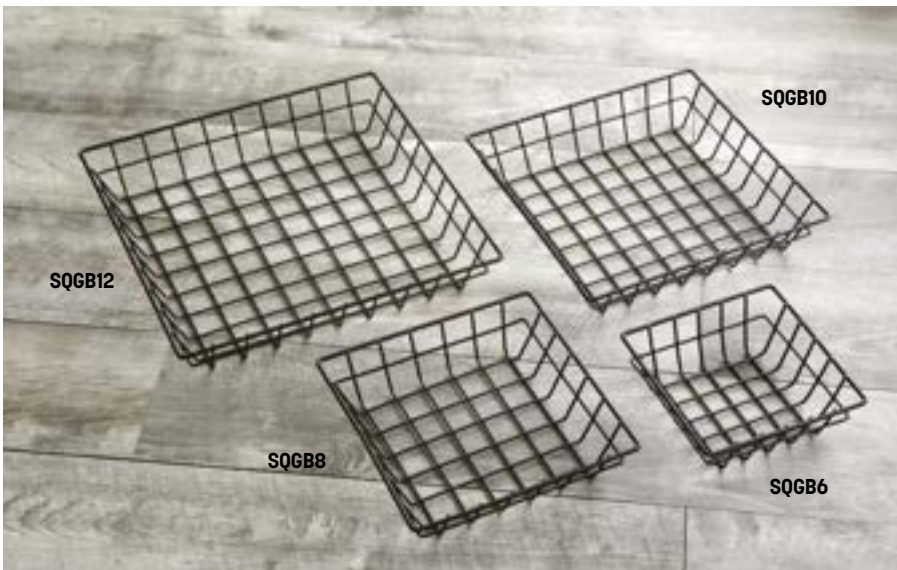

 GCRC1362 Chrome
13" L x 6" W x 2 1/2" H
(33 x 15.2 x 6.4 cm)

GCSS6132 Stainless Steel
13" L x 6" W x 2 1/2" H
(33 x 15.2 x 6.4 cm)

RMB59C

RMB95B shown with
FFC337 fry cup

SSRT962

GCRB2613

GCSS6132

GCRC1362 shown with
FRYR375 fry basket and
MRF350W ramekin

SQGS10 shown with SSP35 mini pail and MB1 sauce cup

SQGS6

SQGS8

SQGS12

Square Grid Baskets

The classic, squared. Our popular wire baskets now come in multiple square sizes. Think beyond the plate for burgers and fries, sandwiches or appetizers.