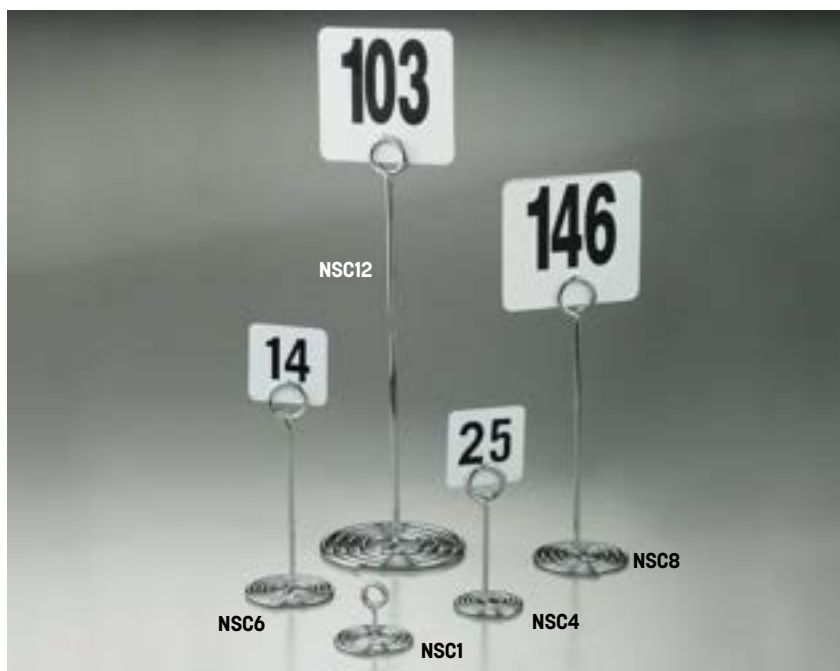

Black Laser Cut Number Stands

The stamped-out numbers in these stands deliver more pizzazz than your average table-markers. 2" Dia. x 10" H (5.1 x 25.4 cm)

- **NSB10** Nos. 1-10 (not shown)
- **NSB20** Nos. 11-20
- **NSB30** Nos. 21-30 (not shown)
- **NSB40** Nos. 31-40 (not shown)
- **NSB50** Nos. 41-50 (not shown)

Swirl Base Number Stands

Chrome

- **NSC1** 2" Dia. x 1 1/2" H
  (5.1 x 3.8 cm)
- **NSC4** 2 1/2" Dia. x 4" H
  (6.4 x 10.2 cm)
- **NSC6** 2 1/2" Dia. x 6" H
  (6.4 x 15.2 cm)
- **NSC8** 3" Dia. x 8" H
  (7.6 x 20.3 cm)
- **NSC12** 4" Dia. x 12" H
  (10.2 x 30.5 cm)

Black

- **NSB1** 2" Dia. x 1 1/2" H
  (5.1 x 3.8 cm)
- **NSB4** 2 1/2" Dia. x 4" H
  (6.4 x 10.2 cm)
- **NSB6** 2 1/2" Dia. x 6" H
  (6.4 x 15.2 cm)
- **NSB8** 3" Dia. x 8" H
  (7.6 x 20.3 cm)
- **NSB12** 4" Dia. x 12" H
  (10.2 x 30.5 cm)