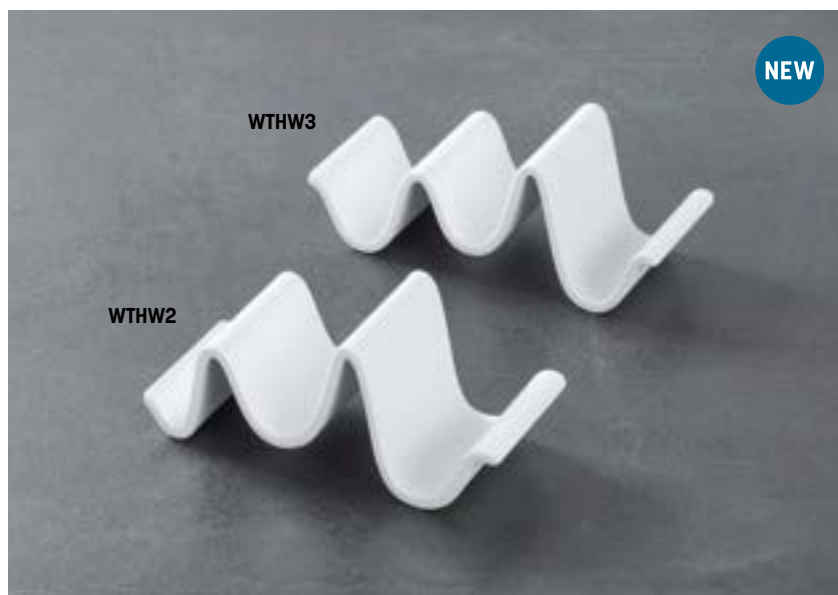

WTHW3

WTHW2

THESE TINY POTS RANGE
FROM JUST 4 OZ. TO 24 OZ.

MPL24

MPL14

MPL8

MPL4

MPS22 shown on
TRV085 silicone trivet
with HAMSC sauce cup
and SSSK knife