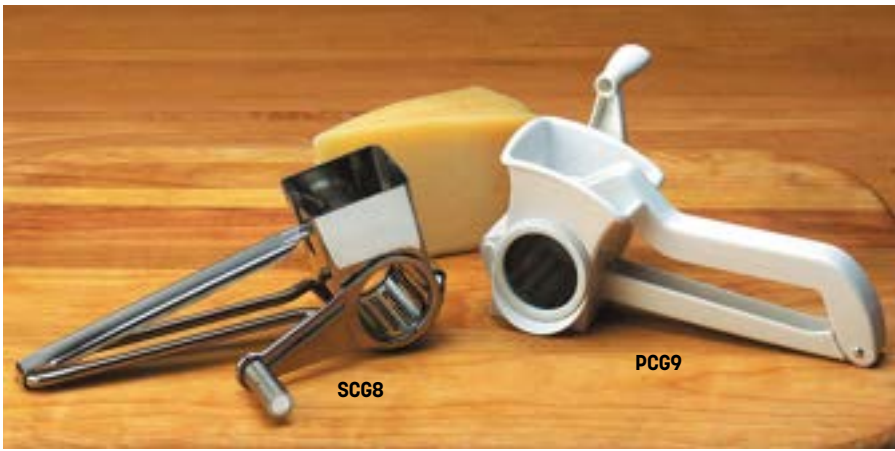

Aluminum Ticket Racks

Marbles inside hold tickets securely.
Attaches easily to walls and racks.

- AOR18** 18" L x 2 1/2" H (45.7 x 6.4 cm) (not shown)
- AOR24** 24" L x 2 1/2" H (61 x 6.4 cm) (not shown)
- AOR36** 36" L x 2 1/2" H (91.4 x 6.4 cm)
- AOR48** 48" L x 2 1/2" H (121.9 x 6.4 cm) (not shown)