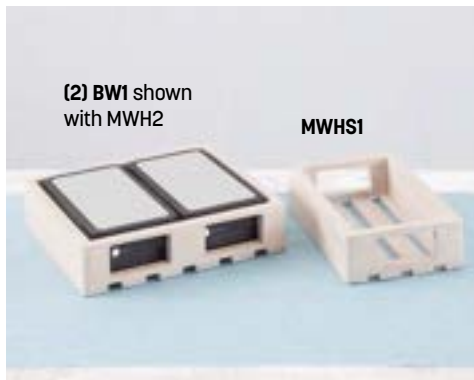

BUFFETBOOST

BW1 Fits

AWH1.....169
AWH2 (2).....169
BTH1.....169
BTH2 (2).....169
MWH1.....169
MWH2 (2).....169
MWHS1.....169
MWHS2 (2).....169