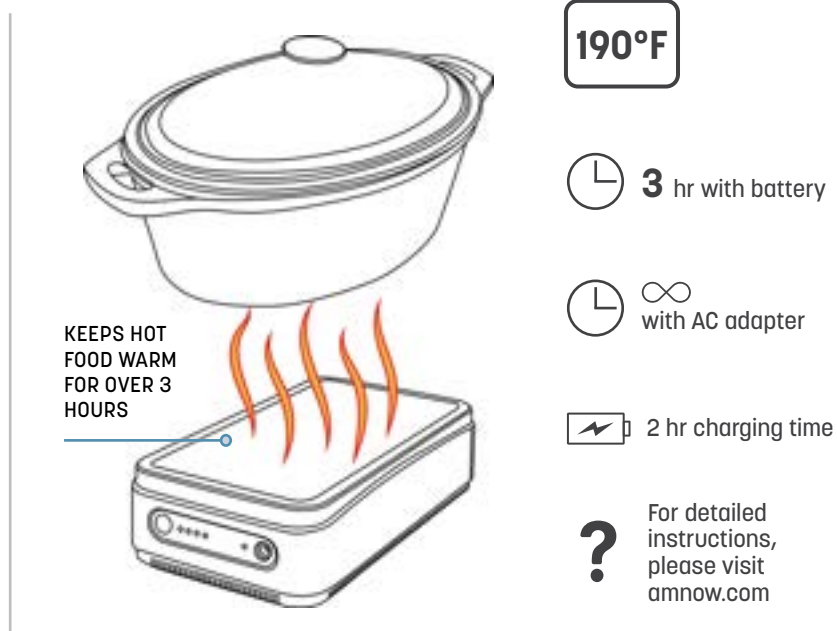

A PORTABLE FOOD WARMING SOLUTION: THE BUFFETBOOST BUFFET WARMER

Our BuffetBoost Buffet Warmer is your solution for maintaining hot food at safe temperatures, offering the versatility to be powered by an AC adapter or by a battery (sold separately) for on-the-go convenience.

With its sleek design and compact footprint, it seamlessly fits into any buffet setup, whether you're serving a small gathering or a grand event. Customize your display by pairing multiple buffet warmers for larger serving vessels. Pair with our compatible crates, available in a variety of finishes, to integrate into your buffet's presentation.

HOW IT WORKS

- The BuffetBoost Buffet Warmer works through surface-to-surface contact.
- Can be used with AC adapter for continuous heat or with the BuffetBoost Lithium-Ion Battery for portable heat.
- Aluminum surface heats up to 190°F in just 7 minutes.
- Removable battery charges in less than 2 hours and keeps hot food warm for over 3 hours*.
- Works with any flat-bottomed, heat-conductive vessel.
- Use a lidded vessel for best results.

*Results may vary.