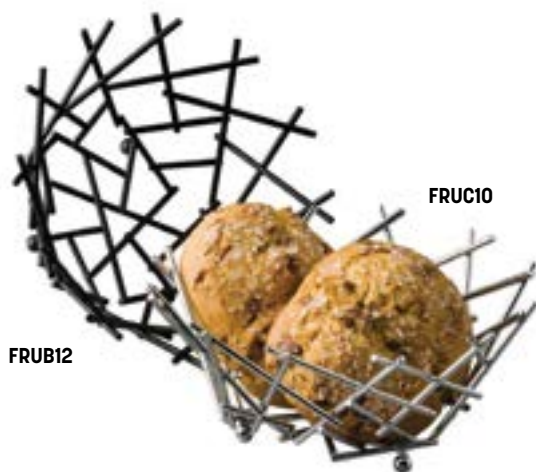

These unique baskets are ideal for serving baked goods in an intimate setting, or even for a memorable sandwich presentation.

FRUB12 Black
8" Dia. x 3 5/8" H
(20.3 x 9.2 cm)

FRUC10 Chrome
8" Dia. x 3 5/8" H
(20.3 x 9.2 cm)