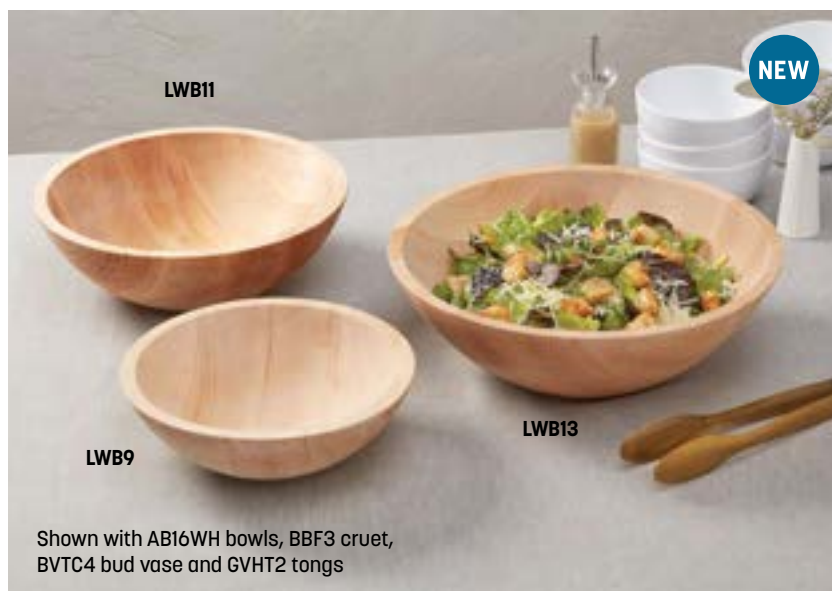

NEW

LWB11

LWB9

LWB13

Shown with AB16WH bowls, BBF3 cruet,
BVTC4 bud vase and GVHT2 tongs