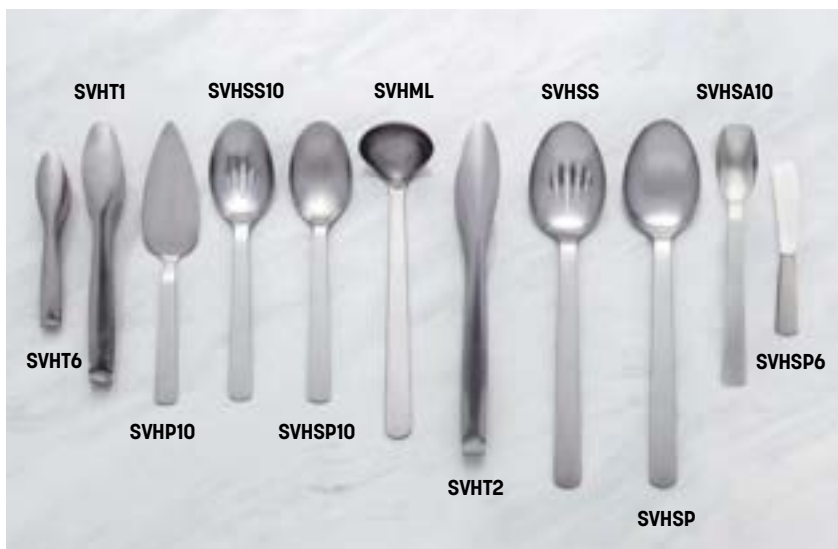

Stainless Steel

- **SVHT6** 6" L Serving Tongs (15.2 cm)
- **SVHT1** 9" L Serving Tongs (22.9 cm)
- **SVHP10** 10" L Pie Server (25.4 cm)
- **SVHSS10** 10" L Slotted Spoon (25.4 cm)
- **SVHSP10** 10" L Solid Spoon (25.4 cm)
- **SVHML** 1½ oz., 11½" L Ladle (44.4 mL, 29.2 cm)
- **SVHT2** 11¾" L Serving Tongs (29.8 cm)
- **SVHSS** 13¼" L Slotted Spoon (33.7 cm)
- **SVHSP** 13¼" L Solid Spoon (33.7 cm)
- **SVHSA10** ½ oz., 9¾" L Salad Spoon (14.8 mL, 23.8 cm)
- **SVHSP6** 6 ⅝" L Spreader (16.8 cm)