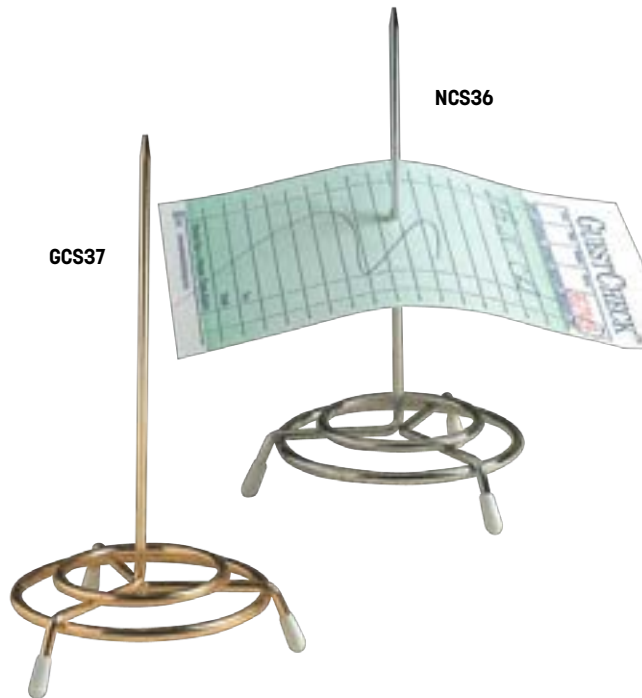

Hand-Crank Cheese Graters

Choose between two easy-to-use graters. The plastic model comes with interchangeable stainless steel cylinders for thin strips, medium grating or fine grating. The stylish stainless steel model comes with one cylinder.

PCG9 Plastic
7 3/4" L x 2 5/8" W x 3 1/2" H
(19.7 x 6.7 x 8.9 cm)

SCG8 Stainless Steel
8 5/8" L x 3 5/8" W x 2 7/8" H
(21.9 x 9.2 x 7.3 cm)

Call Bell

A real humdinger in nickel-plated stainless steel with a black base.

CB338 3 3/8" Dia. (8.6 cm)

Check Spindles

Keep used checks in one spot with these classic, retro spindles featuring your choice of metallic plating.

GCS37 Brass-Plated
3" Dia. x 6" H (7.6 x 15.2 cm)

NCS36 Nickel-Plated
3" Dia. x 6" H (7.6 x 15.2 cm)