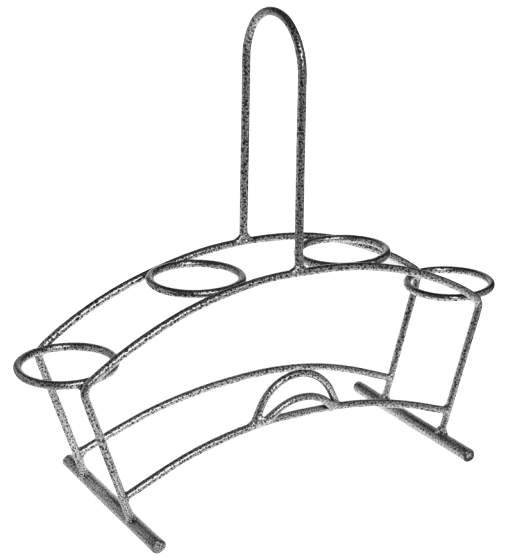

PERFECT PORTIONS

90074
Perfect Portions Flight Carrier
L 13 1/2" | W 5 1/2" | H 7"
1 doz. | 14 lbs. | 4.03 cu. ft.

● Proprietary Product ● Can be used with Serving Paddle

● Can be used with Flight Carrier