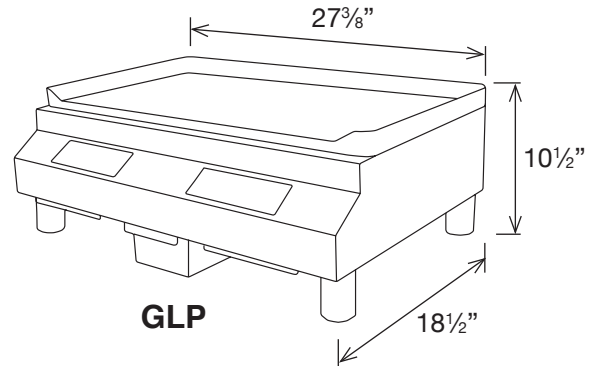

Induction Griddles

SPECIFICATIONS

MODEL	ELECTRICAL	EXTERIOR DIMENSIONS	WORK SURFACE DIMENSIONS	SHIPPING WEIGHT	NEMA PLUG
BGIC 3000	208/240V, 1PH 3.0KW, 12/14 Amps	15 1/2"W x 20 3/4"D x 7 7/8"H	11 3/4"W x 14 3/4"D	63 lbs	6 - 20P
BGIC 3600	208/240V, 1PH 3.6KW, 15/17 Amps	15 1/2"W x 20 3/4"D x 7 7/8"H	11 3/4"W x 14 3/4"D	63 lbs	L6-30P
DGIC 3000	208/240V, 1PH 3.0KW, 12/14 Amps	17 1/3"W x 22 7/8"D x 9"H	11 3/4"W x 14 3/4"D	63 lbs	6 - 20P
DGIC 3600	208/240V, 1PH 3.6KW, 15/17 Amps	17 1/3"W x 22 7/8"D x 9"H	11 3/4"W x 14 3/4"D	63 lbs	L6 - 30P
GLP 6000	208/240V, 1PH 6.0KW, 25/29 Amps	27 3/8"W x 18 1/2"D x 10 1/2"H	25"W x 12 1/2"D	110 lbs	6 - 50P

MODEL	CUT OUT SIZE DROP-IN
DGIC 3000/3600	16 1/4"W x 21 3/4"D

WARRANTY: Limited two-year parts and labor