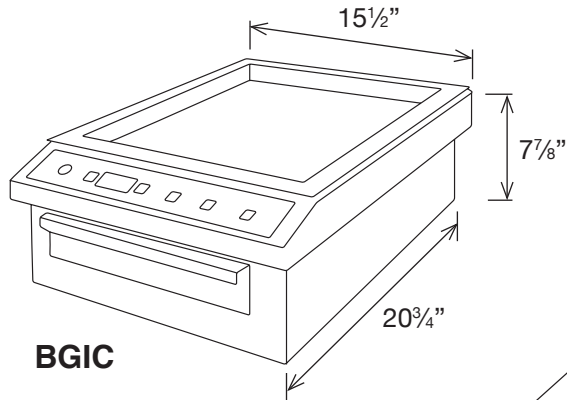

Induction Griddles

BGIC