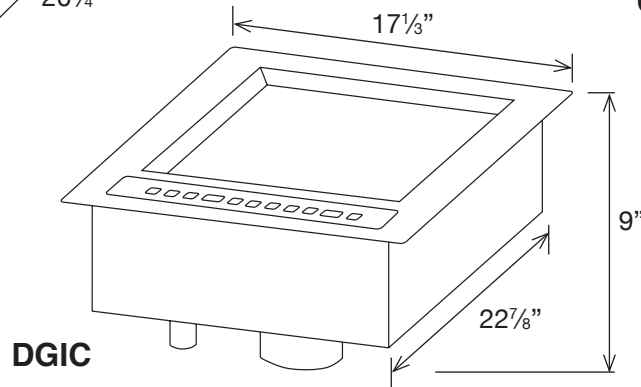

GLP

DGIC

SPECIFICATIONS

MODEL	ELECTRICAL	EXTERIOR DIMENSIONS	WORK SURFACE DIMENSIONS	SHIPPING WEIGHT	NEMA PLUG
BGIC 3000	208/240V, 1PH 3.0KW, 12/14 Amps	15 1/2"W x 20 3/4"D x 7 7/8"H	11 3/4"W x 14 3/4"D	63 lbs	6 - 20P
BGIC 3600	208/240V, 1PH 3.6KW, 15/17 Amps	15 1/2"W x 20 3/4"D x 7 7/8"H	11 3/4"W x 14 3/4"D	63 lbs	L6-30P
DGIC 3000	208/240V, 1PH 3.0KW, 12/14 Amps	17 1/3"W x 22 7/8"D x 9"H	11 3/4"W x 14 3/4"D	63 lbs	6 - 20P
DGIC 3600	208/240V, 1PH 3.6KW, 15/17 Amps	17 1/3"W x 22 7/8"D x 9"H	11 3/4"W x 14 3/4"D	63 lbs	L6 - 30P
GLP 6000	208/240V, 1PH 6.0KW, 25/29 Amps	27 3/8"W x 18 1/2"D x 10 1/2"H	25"W x 12 1/2"D	110 lbs	6 - 50P

MODEL	CUT OUT SIZE DROP-IN
DGIC 3000/3600	16 1/4"W x 21 3/4"D

WARRANTY: Limited two-year parts and labor