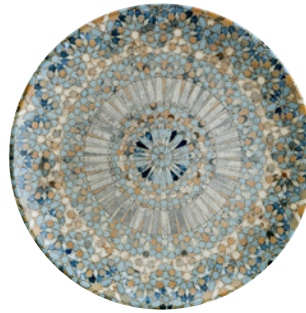

Flat Plate
D 10 5/8" | BNSMTLUCMZGRM27DZ
D 8 1/4" | BNSMTLUCMZGRM21DZ
D 7 1/2" | BNSMTLUCMZGRM19DZ
D 6 3/4" | BNSMTLUCMZGRM17DZ