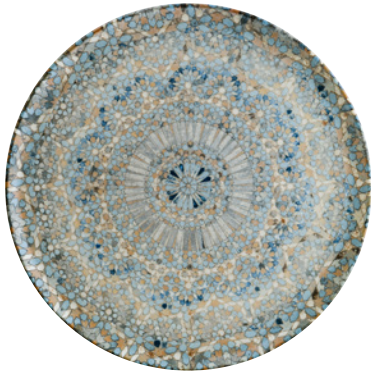

Flat Plate
D 12 3/4"
BNSMTLUCMZGRM32PZ