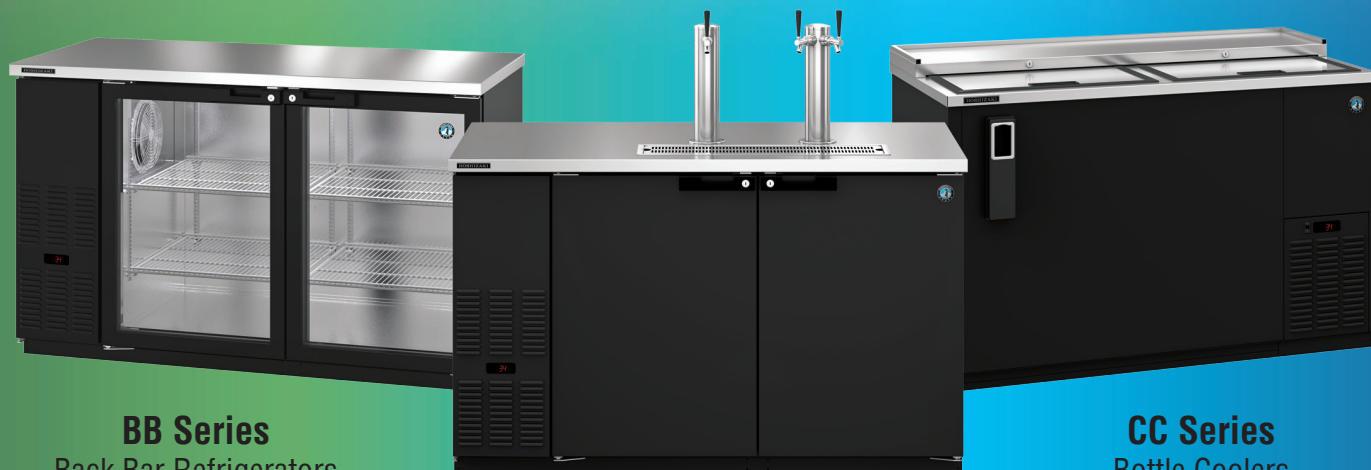

HOSHIZAKI
BACK★BAR
 REFRIGERATION SERIES

Stainless steel interior and LED lights on BB & DD models

Black vinyl coated exterior front, sides, and rear

Polished stainless-steel **insulated towers** with plated brass faucets

Keg cushions standard with DD models—protects floor and allows air flow around kegs

Heavy duty 18-gauge stainless steel top

Stainless steel threshold **protects DD door frame** from damage when loading and unloading

Front breathing, side mount refrigeration for **zero clearance** and easy accessibility

All units **standard with locks** in each section

BB Series
 Back Bar Refrigerators
 with Swing Door
 (Solid or Glass)
 59" to 95" Models