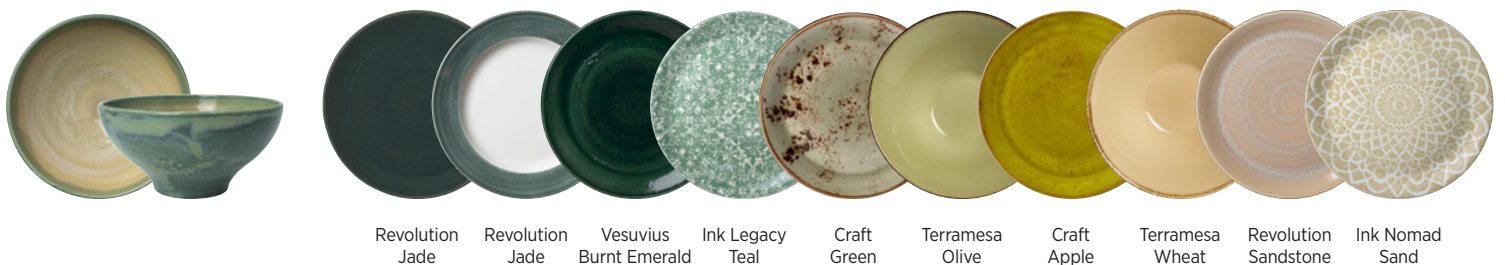

AURORA REVOLUTION *jade*