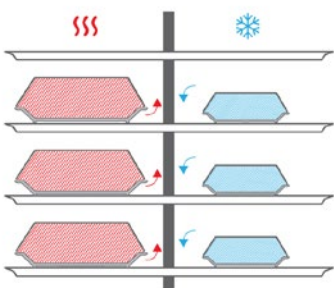

Active System Careware products, adapt perfectly to Cook&Chill Systems:

- Flat base, a requirement for efficient and even heat transfer and heat maintenance, ideal for Thermo Contact systems.
- Excellent thermal heat stability to guarantee optimal food temperature maintenance (hot and cold) in the Forced Air Circulation systems.
- Compatible with the main supports, lids and domes.