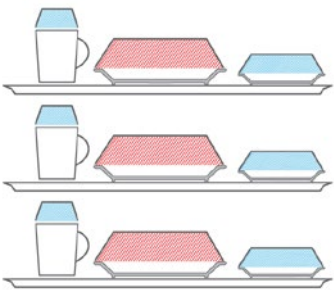

opal glass dinnerware that's reliable & hygienic

With Careware by Bormioli Rocco, versatility and compatibility come together with reliability and extraordinary resistance offered by opal glass. The fully tempered, milky white opal glass is resistant to breakage and thermal shock, reducing the need for replacement, while its non-porous body provides a hygienic surface for food. The very nature of the material means that these characteristics are preserved over time, remaining unchanged even with intensive use and prolonging the life of the product.

Passive System Careware products suitable for Cook&Serve Systems:

- Added thicknesses to ensure the maintenance of food service temperature
- Compatible with the main supports, lids and domes
- Designed to be used in the main thermal trays