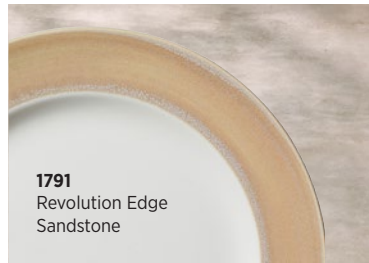

casual and easy-going style

Featuring a hand-applied reactive glaze on its rim, Revolution Edge dinnerware beautifully frames your food. Its clean white platform is complemented by a contrasting colored rim, which establishes the perfect surface for a chef to highlight their creativity. Available in four colors: Granite, Sandstone, Jade and Bluestone, this collection pairs great with Steelite Revolution products and is perfect for budget & high-volume operators. With a wide rim and extremely durable edge, Revolution Edge offers a casual and easy-going style.