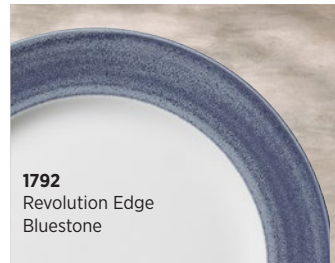

casual and easy-going style

Featuring a hand-applied reactive glaze on its rim, Revolution Edge dinnerware beautifully frames your food. Its clean white platform is complemented by a contrasting colored rim, which establishes the perfect surface for a chef to highlight their creativity. Available in four colors: Granite, Sandstone, Jade and Bluestone, this collection pairs great with Steelite Revolution products and is perfect for budget & high-volume operators. With a wide rim and extremely durable edge, Revolution Edge offers a casual and easy-going style.