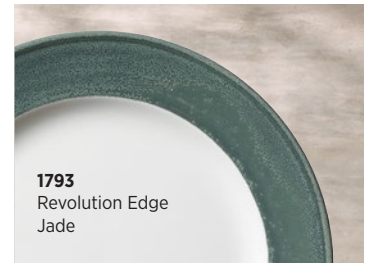

casual and easy-going style

Featuring a hand-applied reactive glaze on its rim, Revolution Edge dinnerware beautifully frames your food. Its clean white platform is complemented by a contrasting colored rim, which establishes the perfect surface for a chef to highlight their creativity. Available in four colors: Granite, Sandstone, Jade and Bluestone, this collection pairs great with Steelite Revolution products and is perfect for budget & high-volume operators. With a wide rim and extremely durable edge, Revolution Edge offers a casual and easy-going style.