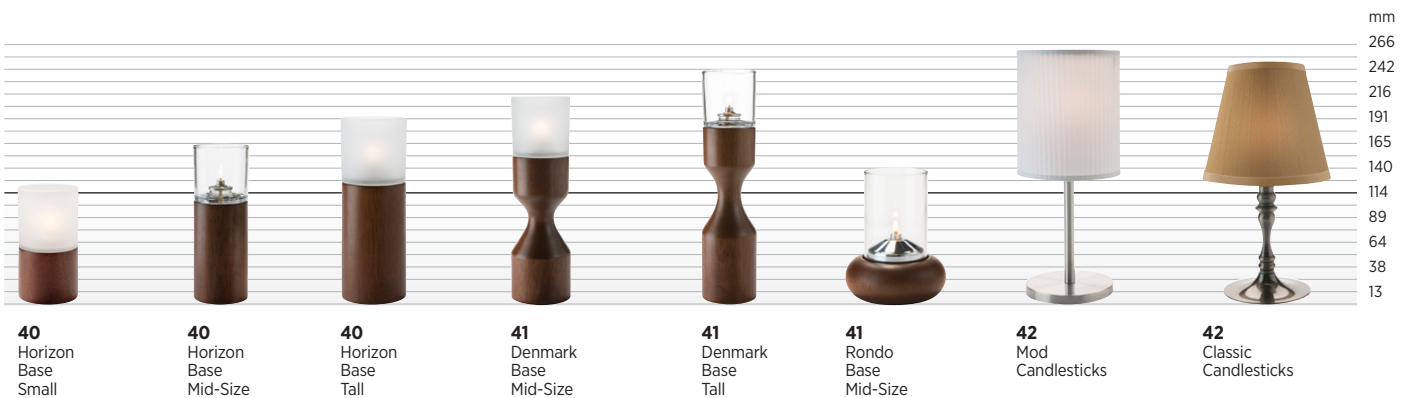

HOLLOWICK *lamp sizes & page reference*