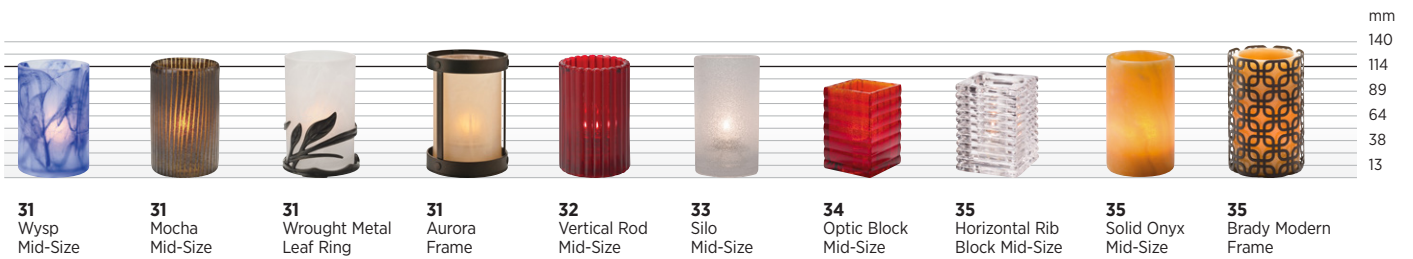

HOLLOWICK *lamp sizes & page reference*