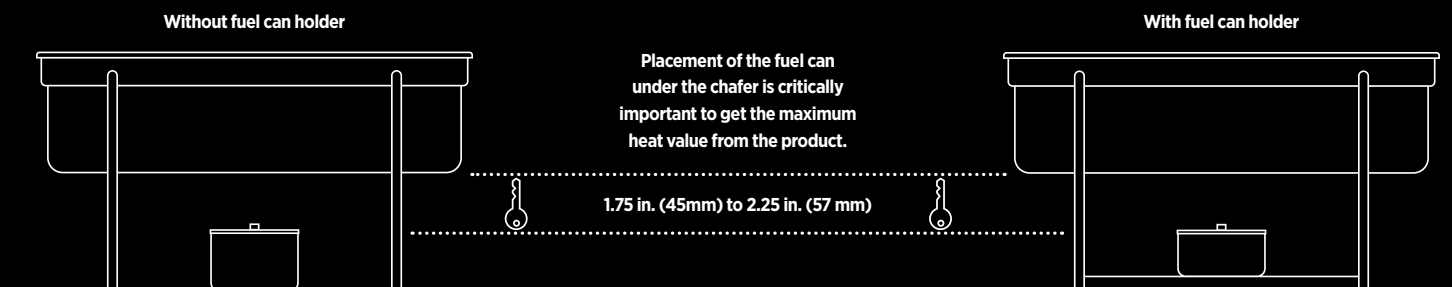

HOLLOWICK *easy heat*®

maximum heat performance

The proper placement of any chafing fuel source is critically important to have maximum heat performance. With Hollowick Easy Heat® Chafing Fuels, the wick is adjustable to accommodate different temperature levels and the can stays cool for easy handling. Simply adjust the wick to change the heat output between standard, low and high, then place on the fuel holder or table beneath to properly heat the chafing dish.