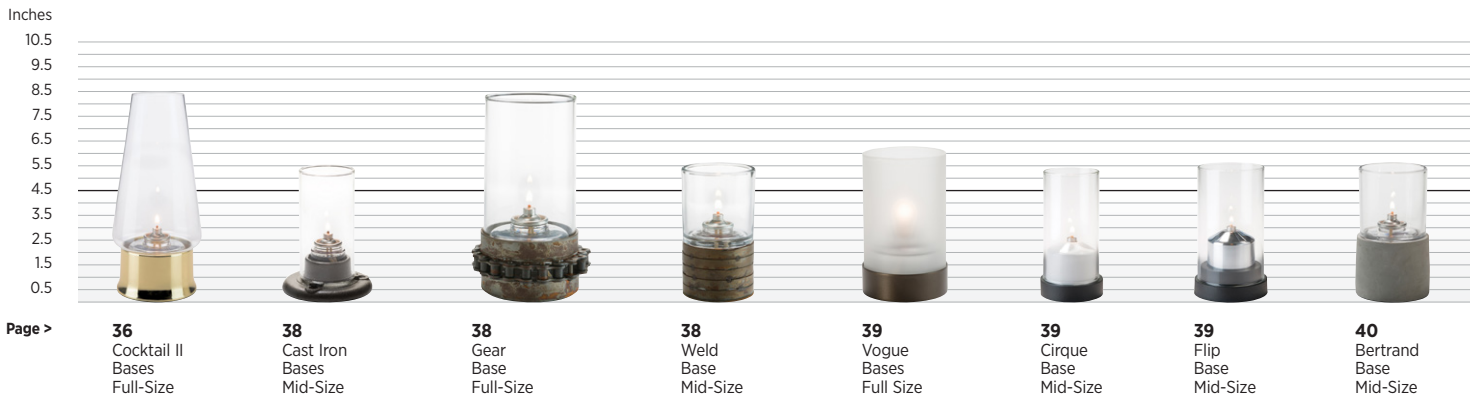

CVR Butane Stove Cover  
**CM-CVR**  
L 14.25" (362 mm)  
W 12" (305 mm) H 7.2" (183 mm)

D=Diameter L=Length W=Width H=Height

\* **WARNING:** This product can expose you to chemicals including carbon monoxide emissions, which is known to the State of California to cause cancer and birth defects or other reproductive harm. For more information go to [www.P65Warnings.ca.gov](http://www.P65Warnings.ca.gov)