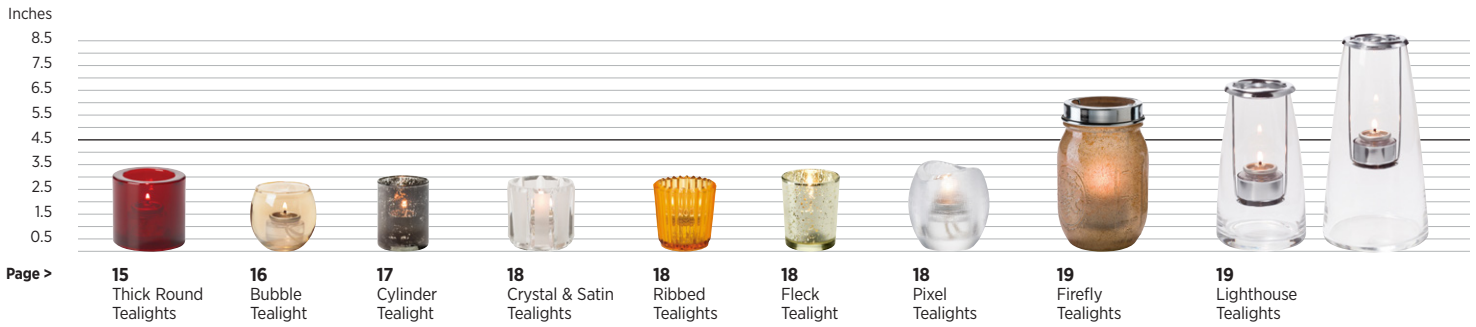

CVR Butane Stove Cover  
**CM-CVR**  
L 14.25" (362 mm)  
W 12" (305 mm) H 7.2" (183 mm)

D=Diameter L=Length W=Width H=Height

\* **WARNING:** This product can expose you to chemicals including carbon monoxide emissions, which is known to the State of California to cause cancer and birth defects or other reproductive harm. For more information go to [www.P65Warnings.ca.gov](http://www.P65Warnings.ca.gov)