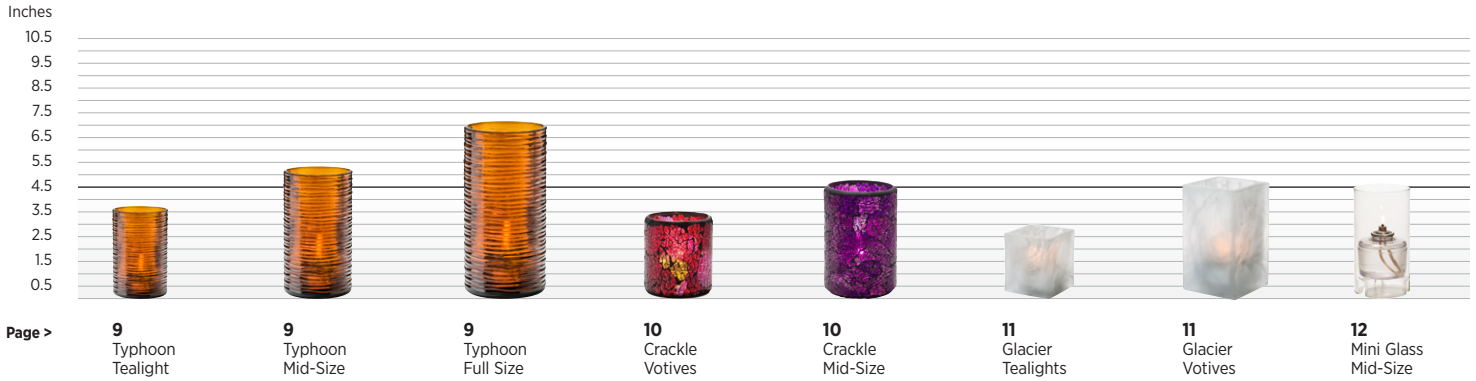

CVR Butane Stove Cover  
**CM-CVR**  
L 14.25" (362 mm)  
W 12" (305 mm) H 7.2" (183 mm)

D=Diameter L=Length W=Width H=Height

\* **WARNING:** This product can expose you to chemicals including carbon monoxide emissions, which is known to the State of California to cause cancer and birth defects or other reproductive harm. For more information go to [www.P65Warnings.ca.gov](http://www.P65Warnings.ca.gov)