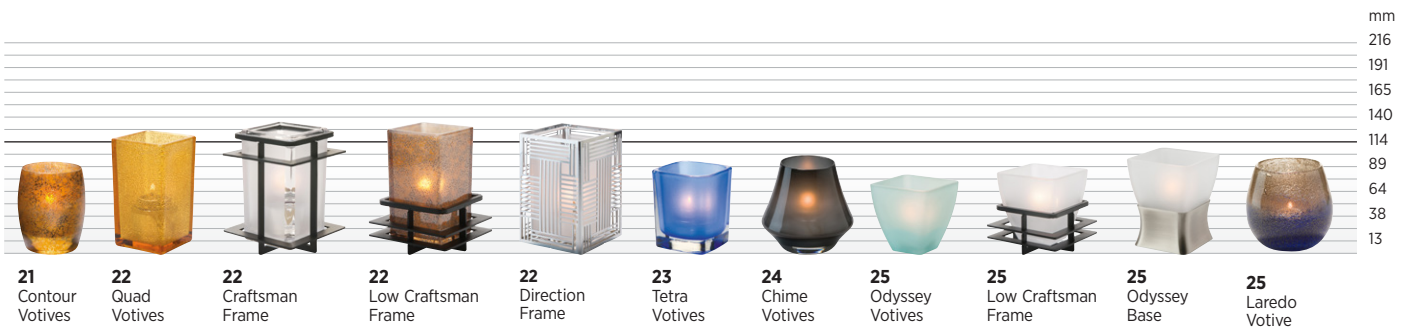

HOLLOWICK *lamp sizes & page reference*