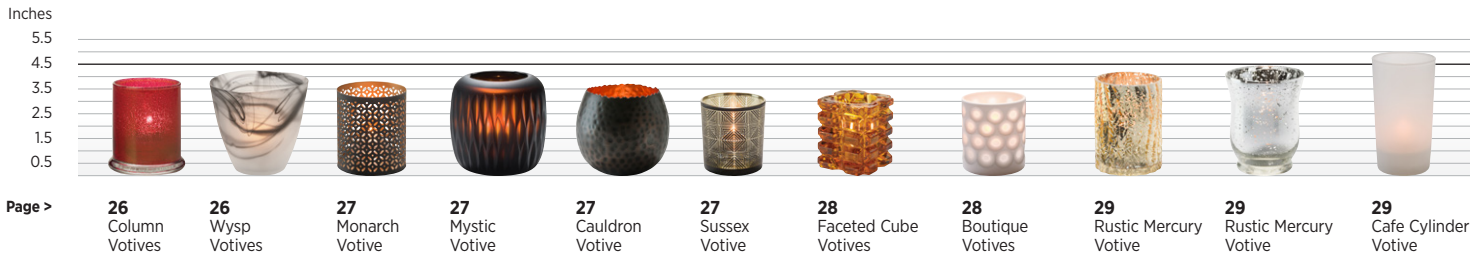

CVR Butane Stove Cover  
**CM-CVR**  
L 14.25" (362 mm)  
W 12" (305 mm) H 7.2" (183 mm)

D=Diameter L=Length W=Width H=Height

\* **WARNING:** This product can expose you to chemicals including carbon monoxide emissions, which is known to the State of California to cause cancer and birth defects or other reproductive harm. For more information go to [www.P65Warnings.ca.gov](http://www.P65Warnings.ca.gov)