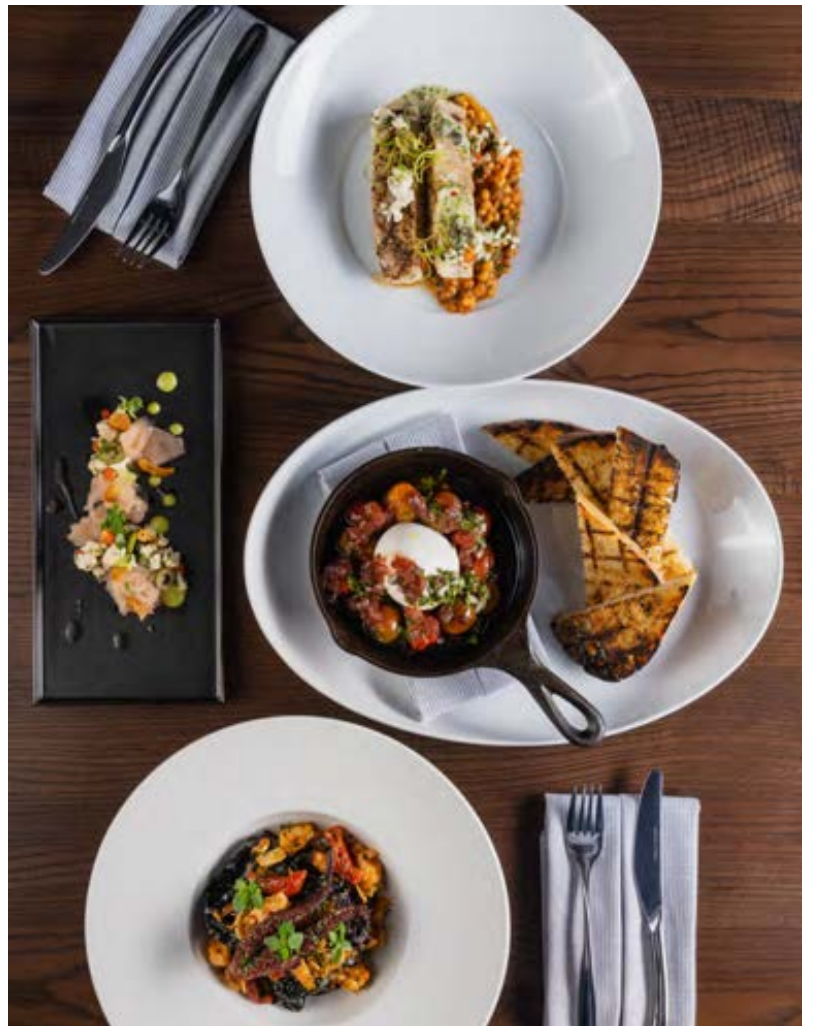

CARL CHAMBERS CORPORATE CHEF *Nesso in the Alexander Hotel Indianapolis, IN*

I enjoy Steelite plates for simple yet innovative design, quality, and durability. There are few things better for a chef than having a great canvas to plate on.