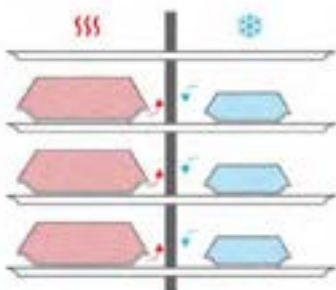

Active System Careware products, adapt perfectly to *Cook-Chill* Systems:

- Flat base, a requirement for efficient and even heat transfer and heat maintenance
- Excellent thermal heat stability to guarantee optimal food temperature maintenance (hot and cold) in the *Forced Air Circulation* systems
- Compatible with the main supports, lids and domes