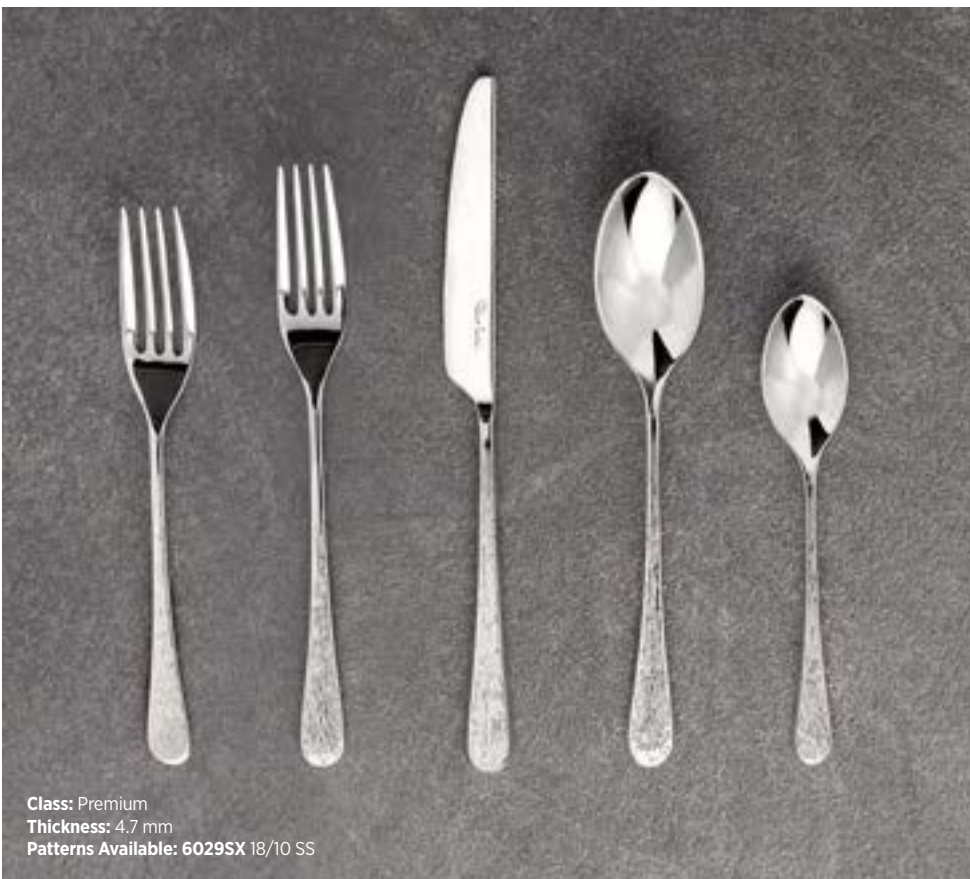

contour noir 18/10

- Contemporary design
- Designed to rest traditionally or vertically on the table
- Dramatic addition to the dining experience
- Black & satin stainless steel

- 6023SX007** European Teaspoon 5 1/4"
- 6023SX002** Oval Bowl Soup/Dessert Spoon 7 7/8"
- 6023SX042** Dinner Knife 9 1/2"
- 6023SX021** Dinner Fork 8"
- 6023SX056** Steak Knife (Serrated) 9 5/8"
- 6023SX085** Steak Knife (Plain Edge) 9 5/8"