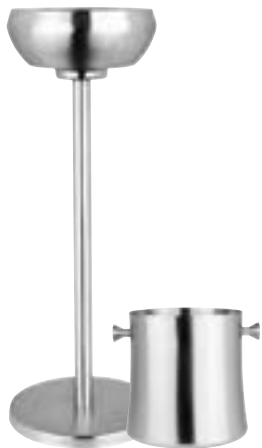

Wine Bucket Satin
7600CV040 D 7" H 8 1/4"
Wine Stand
7600CV041
L 10 1/4" W 9 1/2" H 28"