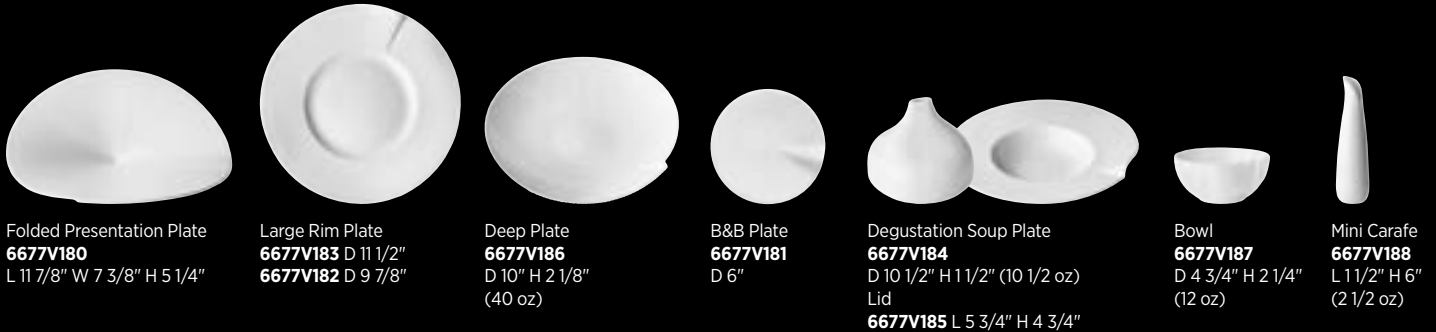

PILLIVUYT

backed by 200 years of quality and excellence

*Steelite International warrants china in the Pillivuyt line against edge chipping under normal usage conditions for one year from the date of delivery. This warranty covers all round and oval plates & platters, round bowls and round saucers produced in the Pillivuyt body. We reserve the right to determine if the chipping is from normal usage. Registration is recommended, failure to register will require proof of purchase when submitting a claim. This warranty is available only to the original party purchasing this product from one of our authorized distributors. For additional information or questions, please call us at 800-367-3493.

one of a kind presentation

An audacious collection, the Canopée range uses the Pillivuyt iconic pleats to provide a unique perspective on foodservice presentation and to offer products with a shape that is both soft and dynamic. The perfect accompaniment to other porcelain patterns, each piece is carefully formed to create a backdrop for your food and add personality to your tabletop.