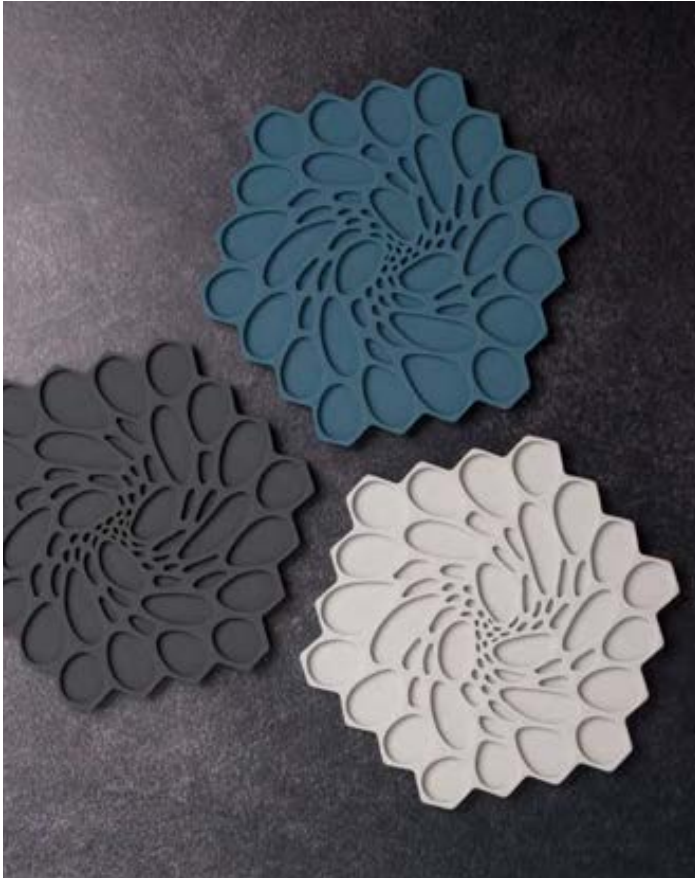

MTTRLI071472
Black and Grey Linen Silicone Table Runner
L 72" W 14"
MTPLL071216
Black and Grey Linen Silicone Placemat
L 16" W 12"

MTTRLI011472
Chocolate Linen Silicone Table Runner
L 72" W 14"
MTPLL011216
Chocolate Linen Silicone Placemat
L 16" W 12"