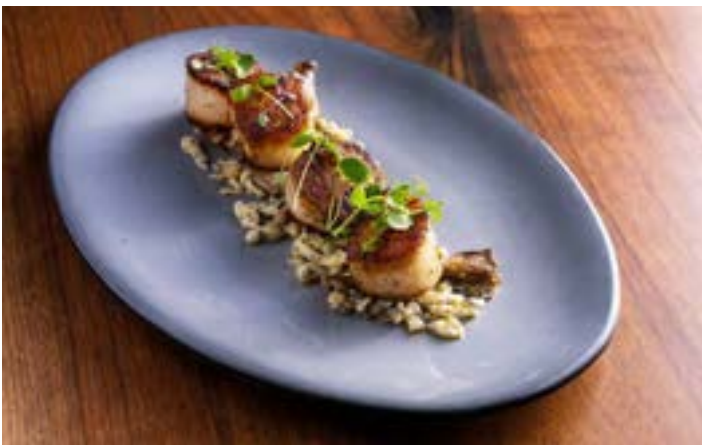

CHRISTOPHER SIVERSEN EXECUTIVE CHEF & CO-OWNER • *The Feathered Fox at the Westminster Hotel Livingston, NJ*

With The Feathered Fox, I set out to create a new dining experience that combines the tradition of the American steakhouse with inventive flavor profiles, contemporary elegance and modern sensibility. Here we intensify the dining experience and enjoyment of guests by inviting them on a gastronomic journey that places careful consideration on every one of their senses.

Every element of the space is cloaked in superior craftsmanship, from locally and internationally sourced ingredients on our menu, our custom-built furnishings, the tools utilized by our kitchen and bar and the dinnerware that serves as our storyboard. Each element must meet our essential values; strict criteria that includes value, functionality, quality and consistency. Steelite's incomparable technique, exceptional strength and beauty in design holds up well to the demanding aspects of today's dining culture. That is why we proudly use Steelite dinnerware at The Feathered Fox.