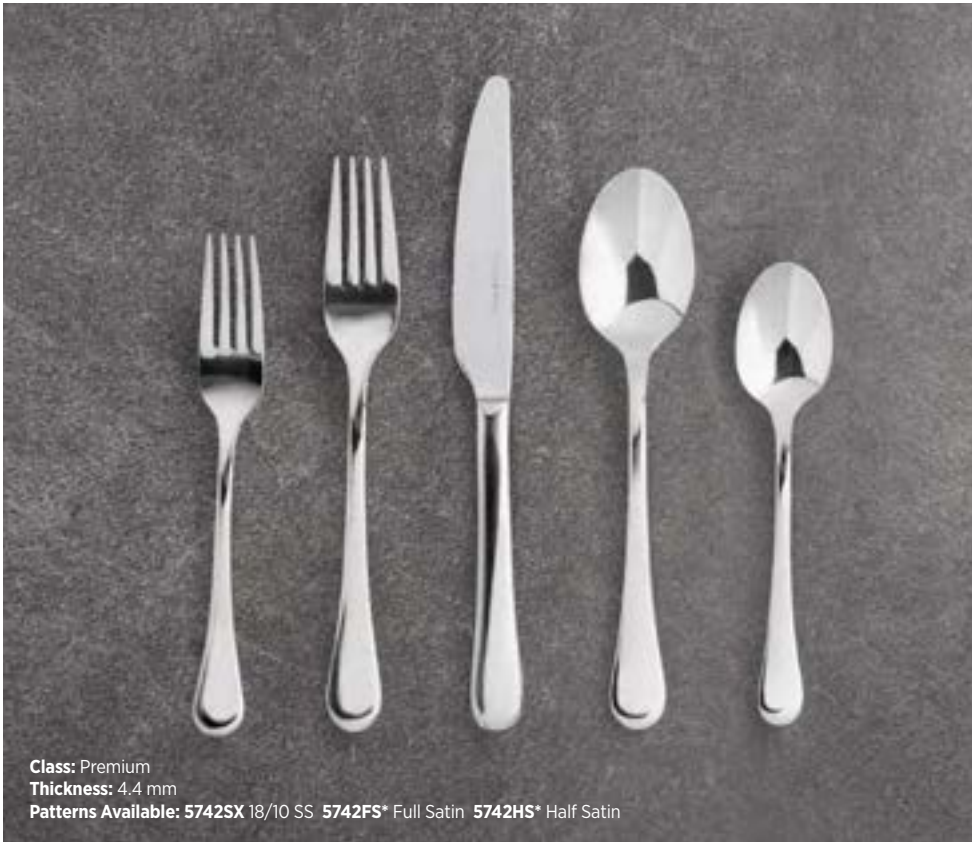

Class: Premium
Thickness: 4.4 mm
Patterns Available: 5742SX 18/10 SS 5742FS* Full Satin 5742HS* Half Satin

finale 18/10 **NEW**

- Modern design
- Classic shape
- High quality mirror polish

- 5739SX001** Teaspoon 6 1/2"
5739SX003 Oval Bowl Soup/Dessert Spoon 7 3/8"
5739SX042 Dinner Knife 9 1/4"
5739SX021 Dinner Fork 8"
5739SX023 Dessert/Salad Fork 6 3/4"
5739SX002 Bouillon Soup Spoon 7 1/8"
5739SX006 Iced Tea Spoon 7 7/8"
5739SX005 A.D. Coffee Spoon 4 1/4"
5739SX056 Steak Knife 9 1/4"
5739SX051 Dessert Knife 7 7/8"
5739SX045 Butter Knife 7"
5739SX025 Cocktail Fork 5 3/4"