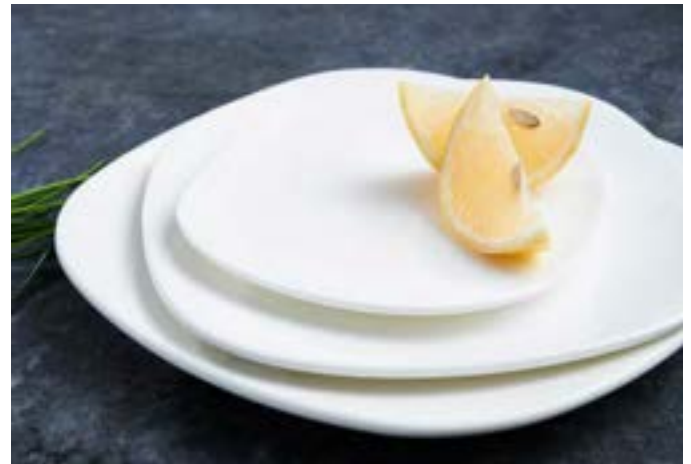

Curved Chinese Spoon
6940E6011 L 6 3/4"

Chinese Spoon
6940E621 L 5" H 1 3/4"
 Chinese Spoon Rest
6940E620 L 3 1/2" H 2 1/8"

unique contemporary flare

Parliament brings a modern flare to the tabletop with coupes in a variety of shapes and sizes. Adding to the breadth of the Alpha-Ceram collection is Parliament Squares and Rectangles. Easily paired with Stratford and Parliament, the squares and rectangles bring a unique contemporary appearance to the tabletop.