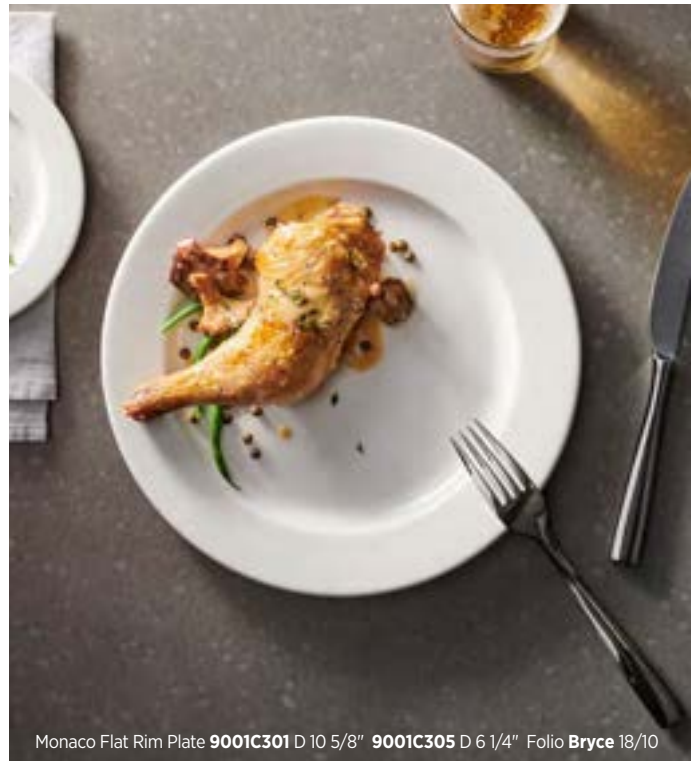

stylish, sophisticated and smooth

A range of stylish shapes with the inner strength of Steelite International's Distinction formula, Monaco Vogue provides remarkable versatility that is ideal for banqueting and will complement any dining occasion.